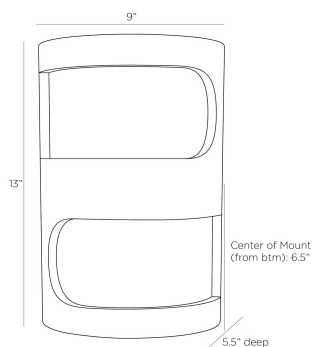

ARTERIO RS

TEMIRA WALL SCNCE

DWC02
Ivory, Ricestone

With sinuous, Cubist-style cutouts, our Temira sconce is modern and monochromatic. The columnar wall light is carved in ivory ricestone composite, and fitted with a sleeve of white linen to cast a diffused glow. Finish will vary. Certified for damp locations and intended for interior use.

APPEARANCE

Materials	Ricestone, Linen
Finishes	Ivory, White
Finish Will Vary	Yes
Top Coat/Sealant	Yes

DIMENSIONS

Overall	W: 9 in x D: 5.5 in x H: 13 in
Backplate	W: 5 in x D: 1 in x H: 5 in
Center of Mount from Bottom	H: 6.5 in
Mount	W: 4.5 in x H: 4.5 in

SHIPPING

Product Weight	8.0 lbs
Gross Weight 1	18.9 lbs
Shipping Box 1	W: 8.25 in x D: 12.0 in x H: 16.5 in

CONTRACT

Contract Suitability	Contract Suitable As Is
----------------------	-------------------------