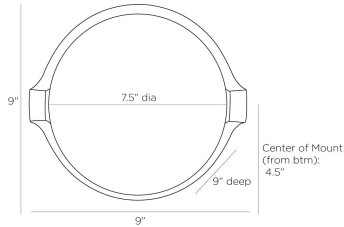

ARTERIO RS

THURLOW WALL SCONCE

DWC04
Opal, Glass

Fashioned after a pearl ring, the Thurlow sconce is striking in its simplicity. Created in opal glass in a setting of chattered antique brass steel, the stylish accessory casts a diffused glow. Finish will vary. Certified for damp locations and intended for interior use.

APPEARANCE

Materials	Glass, Steel
Finishes	Opal, Antique Brass
Finish Will Vary	Yes
Top Coat/Sealant	No

DIMENSIONS

Overall	D: 9 in x Dia: 9.0 in x H: 9 in
Backplate	D: 1.5 in x Dia: 9.0 in
Globe	Dia: 7.5 in x H: 7.5 in
Center of Mount from Bottom	H: 4.5 in
Mount	W: 8 in x H: 4.5 in

SHIPPING

Product Weight	5.0 lbs
Gross Weight 1	5.0 lbs
Shipping Box 1	W: 16.53 in x D: 12.0 in x H: 12.0 in

CONTRACT

Contract Suitability	Contract Suitable As Is
----------------------	-------------------------