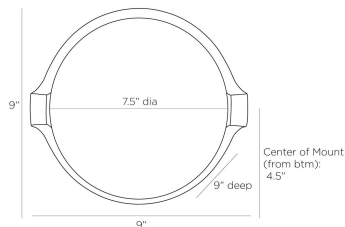

ARTERIO RS

THURLOW WALL SCONCE

DWC04
Opal, Glass

Fashioned after a pearl ring, the Thurlow sconce is striking in its simplicity. Created in opal glass in a setting of chattered antique brass steel, the stylish accessory casts a diffused glow. Finish will vary. Certified for damp locations and intended for interior use.

APPEARANCE

Materials	Glass, Steel
Finishes	Opal, Antique Brass
Finish Will Vary	Yes
Top Coat/Sealant	No

DIMENSIONS

Overall	D: 9 in x Dia: 9.0 in x H: 9 in
Backplate	D: 1.5 in x Dia: 9.0 in
Globe	Dia: 7.5 in x H: 7.5 in
Center of Mount from Bottom	H: 4.5 in
Mount	W: 8 in x H: 4.5 in

WIRING

Wire Rating	Damp
Cord	0.5 FT, Black/White, SVT
Socket	1, Type A - E26
Suggested Bulb Type	G16.5
Maximum Wattage	60.0
Voltage	110-120 V

CERTIFICATIONS & COMPLIANCY

Certifications	Middle East, European Union, United Kingdom, Australia, Mexico, United States, Canada
Compliance	RoHS, UL/ETL, CB

SHIPPING

Product Weight	5.0 lbs
Gross Weight 1	5.0 lbs
Shipping Box 1	W: 16.53 in x D: 12.0 in x H: 12.0 in

CONTRACT

Contract Suitability	Contract Suitable As Is
----------------------	-------------------------