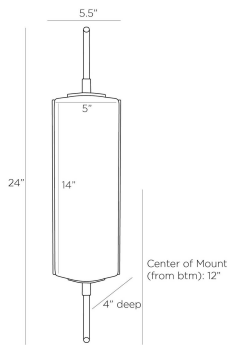

ARTERIO RS

WESTON WALL SCNCE

DWC08
Opal, Glass

With a Modern Classic aesthetic, the Weston sconce is an effortless addition to any style interior. The fresh and modern wall illuminator is designed in a softly rounded triangular column in gleaming opal glass, which emits a diffused glow. The fixture is accented with English bronze steel and an antique brass steel rod, creating a piercing effect. Certified for damp locations and intended for interior use.

APPEARANCE

Materials	Glass, Steel, Steel
Finishes	Opal, Antique Brass, English Bronze
Finish Will Vary	No
Top Coat/Sealant	No

DIMENSIONS

Overall	W: 5.5 in x D: 4 in x H: 24 in
Backplate	W: 5 in x D: 1 in x H: 10 in
Center of Mount from Bottom	H: 12 in
Mount	W: 4.5 in x H: 9.5 in

WIRING

Wire Rating	Damp
Cord	0.5 FT, Black/White, SVT
Socket	1, Type B - E12
Suggested Bulb Type	B8
Maximum Wattage	40.0
Voltage	110-120 V

CERTIFICATIONS & COMPLIANCY

Certifications	Middle East, European Union, United Kingdom, Australia, Mexico, United States, Canada
Compliance	RoHS, UL/ETL, CB

SHIPPING

Product Weight	6.0 lbs
Gross Weight 1	6.0 lbs
Shipping Box 1	W: 27.16 in x D: 5.51 in x H: 14.76 in

CONTRACT

Contract Suitability	Contract Suitable As Is
----------------------	-------------------------