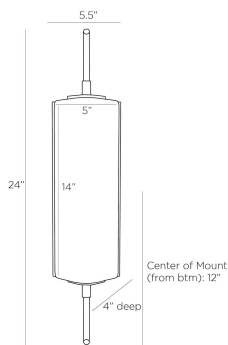

ARTERIOS

WESTON WALL SCNCE

DWC08
Opal, Glass

With a Modern Classic aesthetic, the Weston sconce is an effortless addition to any style interior. The fresh and modern wall illuminator is designed in a softly rounded triangular column in gleaming opal glass, which emits a diffused glow. The fixture is accented with English bronze steel and an antique brass steel rod, creating a piercing effect. Certified for damp locations and intended for interior use.

APPEARANCE

Materials	Glass, Steel, Steel
Finishes	Opal, Antique Brass, English Bronze
Finish Will Vary	No
Top Coat/Sealant	No

DIMENSIONS

Overall	W: 5.5 in x D: 4 in x H: 24 in
Backplate	W: 5 in x D: 1 in x H: 10 in
Center of Mount from Bottom	H: 12 in
Mount	W: 4.5 in x H: 9.5 in

WIRING

Wire Rating	Damp
Cord	0.5 FT, Black/White, SVT
Socket	1, Type B - E12
Suggested Bulb Type	B8
Maximum Wattage	40.0
Voltage	110-120 V

CERTIFICATIONS & COMPLIANCY

Certifications	Middle East, European Union, United Kingdom, Australia, Mexico, United States, Canada
Compliance	RoHS, UL/ETL, CB

SHIPPING

Product Weight	6.0 lbs
Gross Weight 1	6.0 lbs
Shipping Box 1	W: 27.16 in x D: 5.51 in x H: 14.76 in

CONTRACT

Contract Suitability	Contract Suitable As Is
----------------------	-------------------------