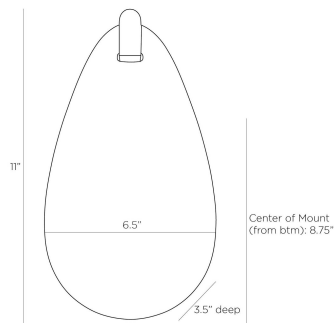

# ARTERIO RS

## TESSA WALL SCONCE

DWC09  
Clear Seedy, Glass

The design for the Tessa sconce recalls Mid-Century Murano blown-glass lighting. Clear seedy slump glass is formed into a graceful teardrop shape, imparting a feeling of movement and washing a wall with soft, elegant illumination. A rounded, antique brass steel hook pierces the glass shell, offering refined detailing. Finish will vary. Certified for damp locations and intended for interior use.

### DIMENSIONS

Overall	W: 6.5 in x D: 3.5 in x H: 11 in
Backplate	D: 1 in x Dia: 4.5 in
Center of Mount from Bottom	H: 8.75 in
Mount	Dia: 4.0 in

### SHIPPING

Product Weight	3.0 lbs
Gross Weight 1	4.0 lbs
Shipping Box 1	W: 14.12 in x D: 7.87 in x H: 9.87 in