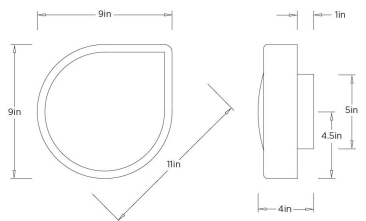

ARTERIOS

AURELINE WALL SCONCE

DWC100 AURELINE WALL SCONCE

ARTERIOS