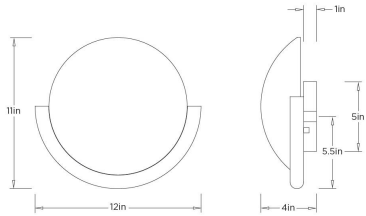

ARTERIOS

ALICIA WALL SCONCE

DWC101 ALICIA WALL SCONCE

ARTERIOS