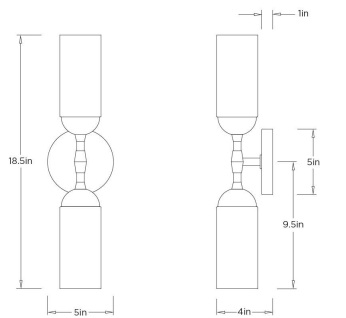

ARTERIOS

EMMETT WALL SCNCE

DWC102 EMMETT WALL SCNCE

ARTERIOS

DWC102
Opal Swirl, Swirl Glass

Simple and sophisticated, the Emmett Wall Sconce features a swirl glass shade in a matte finish that beautifully resembles alabaster. The glass flows into a steel cup finished in vintage silver, that complements the stone-like texture. This monochromatic pairing creates a refined and cohesive look.

APPEARANCE

Materials	Swirl Glass, Iron, Iron
Finishes	Opal Swirl, Dark Vintage Silver, Bronze
Finish Will Vary	Yes
Top Coat/Sealant	No

DIMENSIONS

Overall	W: 5 in x D: 4 in x H: 18.5 in
Backplate	D: 1 in x Dia: 5 in
Wall Sconce Hanging Orientation	Horizontal and Vertical
Center of Mount from Bottom	H: 9.5 in
Mount	Dia: 4.5 in

WIRING

Wire Rating	Damp
Cord	1 FT, Black/White, SVT
Socket	2, Type B--E12 Other
Suggested Bulb Type	T6
Maximum Wattage	60
Voltage	110-120 V

CERTIFICATIONS & COMPLIANCY

Compliance	RoHS
------------	------

SHIPPING

Product Weight	2.4 lbs
Gross Weight 1	8.4 lbs
Shipping Box 1	W: 6.7 in x D: 11.7 in x H: 12.2 in

ADDITIONAL INFO

Features	Assembly Required, ADA
----------	------------------------

CONTRACT

Contract Suitability	Contract Suitable As Is
----------------------	-------------------------