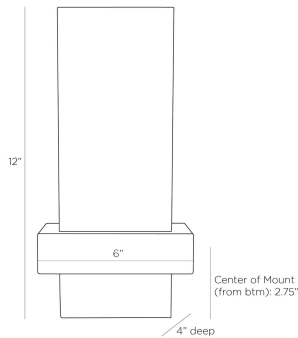

## WEMBLEY WALL SCONCE

DWC11  
White, Alabaster

A gorgeous, white alabaster diffuser plate creates warm filtered light and adds natural sophistication to any space. The bulb behind accentuates the stone's organic veins and features brilliantly as it rests perfectly within the antique brass iron frame. The LED fixture mounts directly from its steel frame, finished in antique brass. Finish will vary. Certified for damp locations and intended for interior use.

### DIMENSIONS

Overall	W: 6 in x D: 4 in x H: 12 in
Backplate	W: 4.5 in x D: 1 in x H: 4.5 in
Center of Mount from Bottom	H: 2.75 in
Mount	W: 4 in x H: 4 in

### SHIPPING

Product Weight	5.0 lbs
Gross Weight 1	6.6 lbs
Shipping Box 1	W: 6.9 in x D: 13.8 in x H: 15.4 in