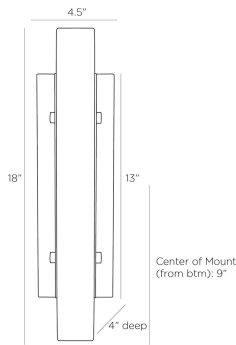

ARTERIO RS

VELASCO WALL SCONCE

DWC13
White, Alabaster

With a distinctive Deco influence, our Velasco sconce is updated in a modern, streamlined design. The wall light is crafted in a narrow column of luxurious white alabaster affixed to a rectangular backplate of antique-brass iron, which grips the LED diffuser on each side. Finish will vary. Certified for damp locations and intended for interior use.

APPEARANCE

Materials	Alabaster, Iron
Finishes	White, Antique Brass
Finish Will Vary	Yes
Top Coat/Sealant	Yes

DIMENSIONS

Overall	W: 4.5 in x D: 4 in x H: 18 in
Backplate	W: 4.5 in x H: 13 in
Center of Mount from Bottom	H: 9 in
Mount	W: 4 in x H: 12.5 in

CERTIFICATIONS & COMPLIANCY

Certifications	Mexico, United States, Canada
Compliance	RoHS, UL/ETL

SHIPPING

Product Weight	13.0 lbs
Gross Weight 1	14.5 lbs
Shipping Box 1	W: 5.7 in x D: 11.2 in x H: 20.9 in