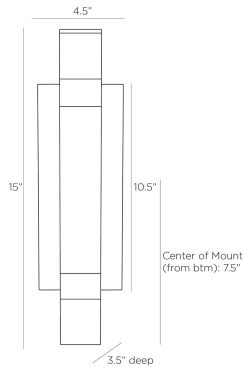

ARTERIOS

WATKINS WALL SCNCE

DWC15
Clear, Crystal

Our Watkins sconce bestows an element of modern glamor to an entry or hallway. The sleek wall light is created in a mix of matte and high-gloss materials, which combine to produce a geometric blocking effect. The LED fixture features a linear composition of clear and frosted crystal, with bands bronze iron. Bronze iron also forms the sconce's rectangular backplate. Certified for damp locations and intended for interior use.

APPEARANCE

Materials	Crystal, Crystal, Iron
Finishes	Clear, Frosted, English Bronze
Finish Will Vary	No
Top Coat/Sealant	Yes

DIMENSIONS

Overall	W: 4.5 in x D: 3.5 in x H: 15 in
Backplate	W: 4.5 in x D: 1.5 in x H: 10 in
Center of Mount from Bottom	H: 7.5 in
Mount	W: 4 in x H: 9.5 in

CERTIFICATIONS & COMPLIANCY

Certifications	Mexico, United States, Canada
Compliance	RoHS, UL/ETL

SHIPPING

Product Weight	7.0 lbs
Gross Weight 1	8.36 lbs
Shipping Box 1	W: 7.5 in x D: 7.1 in x H: 19.1 in

CONTRACT