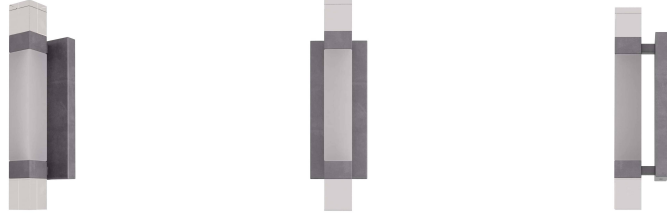

ARTERIOS

WATKINS WALL SCNCE

DWC15
Clear, Crystal

Our Watkins sconce bestows an element of modern glamor to an entry or hallway. The sleek wall light is created in a mix of matte and high-gloss materials, which combine to produce a geometric blocking effect. The LED fixture features a linear composition of clear and frosted crystal, with bands bronze iron. Bronze iron also forms the sconce's rectangular backplate. Certified for damp locations and intended for interior use.

APPEARANCE

Materials	Crystal, Crystal, Iron
Finishes	Clear, Frosted, English Bronze
Finish Will Vary	No
Top Coat/Sealant	Yes

DIMENSIONS

Overall	W: 4.5 in x D: 3.5 in x H: 15 in
Backplate	W: 4.5 in x D: 1.5 in x H: 10 in
Center of Mount from Bottom	H: 7.5 in
Mount	W: 4 in x H: 9.5 in

WIRING

Wire Rating	Damp
Cord	0.5 FT, Black/White, SVT
Socket	2, Integrated LED
Maximum Wattage	4.0
Voltage	110-120 V
LED Color Temperature	2700K
LED Compatible Dimmer	0-10 V Dimmer
LED CRI	90+
LED Lifespan (Hours)	20,000
Spare Driver Included	No