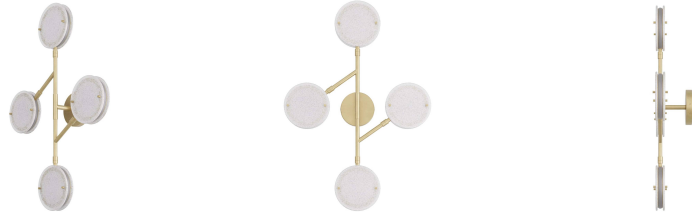

ARTERIO RS

MERIDIAN WALL SCONCE

DWC16
Clear Seedy, Glass

The Meridian sconce finds modern design inspiration in mobile sculptures. The linear sconce is crafted from antique brass iron and features discs of clear seedy slump glass at varying heights, each encased with an integrated LED ring. The discs pivot, altering the shape and direction of light flow when desired. Finish will vary. Certified for damp locations and intended for interior use.

APPEARANCE

Materials	Glass, Iron
Finishes	Clear Seedy, Antique Brass
Finish Will Vary	Yes
Top Coat/Sealant	No

DIMENSIONS

Overall	W: 22.5 in x H: 32 in
Overall Adjustable	D: 6-7.5 in
Backplate	D: 1 in x Dia: 6.0 in
Shade	D: 2 in x Dia: 7.0 in
Center of Mount from Bottom	H: 16 in
Mount	Dia: 5.5 in

WIRING

Wire Rating	Damp
Cord	0.5 FT, Black/White, SVT
Socket	4, Integrated LED
Maximum Wattage	7.0
Voltage	110-120 V
LED Color Temperature	2700K
LED Compatible Dimmer	0-10 V Dimmer
LED CRI	90+
LED Lifespan (Hours)	20,000
Spare Driver Included	No