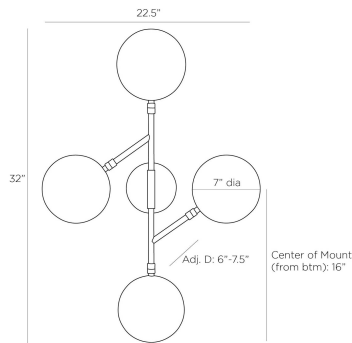

ARTERIO RS

MERIDIAN WALL SCONCE

DWC16
Clear Seedy, Glass

The Meridian sconce finds modern design inspiration in mobile sculptures. The linear sconce is crafted from antique brass iron and features discs of clear seedy slump glass at varying heights, each encased with an integrated LED ring. The discs pivot, altering the shape and direction of light flow when desired. Finish will vary. Certified for damp locations and intended for interior use.

APPEARANCE

Materials	Glass, Iron
Finishes	Clear Seedy, Antique Brass
Finish Will Vary	Yes
Top Coat/Sealant	No

DIMENSIONS

Overall	W: 22.5 in x H: 32 in
Overall Adjustable	D: 6-7.5 in
Backplate	D: 1 in x Dia: 6.0 in
Shade	D: 2 in x Dia: 7.0 in
Center of Mount from Bottom	H: 16 in
Mount	Dia: 5.5 in

CERTIFICATIONS & COMPLIANCY

Certifications	Mexico, United States, Canada
Compliance	RoHS, UL/ETL

SHIPPING

Product Weight	12.0 lbs
Gross Weight 1	15.4 lbs
Shipping Box 1	W: 7.5 in x D: 23.6 in x H: 30.7 in