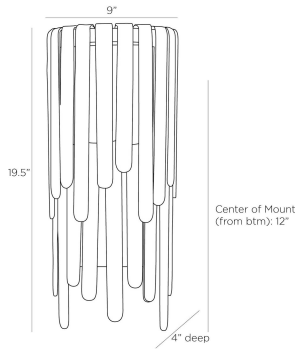

# ARTERIO RS

### DIMENSIONS

Overall	W: 9 in x D: 4 in x H: 19.5 in
Backplate	W: 4.5 in x D: 1 in x H: 16 in
Center of Mount from Bottom	H: 12 in
Mount	W: 4 in x H: 15.5 in