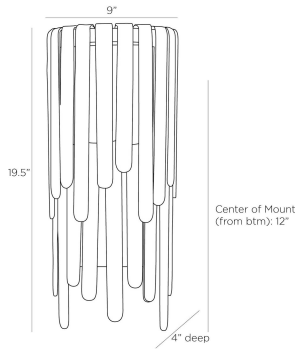

ARTERIO RS

RAINE WALL SCONCE

DWC17
Blue Smoke Luster, Glass

Our Raine sconce was inspired by the vintage Murano glass lighting made popular in the '60s and '70s. The cascading silhouette is embellished with half-round layers of blue smoke luster seedy glass in staggered sizes. The lustrous glass pieces fold over a tiered iron frame, which is finished in antique brass. The result is a dramatic and textural waterfall effect. The glass strips can be removed to provide additional illumination if desired. Finish will vary. Certified for damp locations and intended for interior use.

APPEARANCE

Materials	Glass, Iron
Finishes	Blue Smoke Luster, Antique Brass
Finish Will Vary	Yes
Top Coat/Sealant	No

DIMENSIONS

Overall	W: 9 in x D: 4 in x H: 19.5 in
Backplate	W: 4.5 in x D: 1 in x H: 16 in
Center of Mount from Bottom	H: 12 in
Mount	W: 4 in x H: 15.5 in

SHIPPING

Product Weight	9.0 lbs
Gross Weight 1	9.0 lbs
Shipping Box 1	W: 9.64 in x D: 12.2 in x H: 17.71 in

ADDITIONAL INFO

Features	Assembly Required, ADA
----------	------------------------

CONTRACT

Contract Suitability	Contract Suitable As Is
----------------------	-------------------------