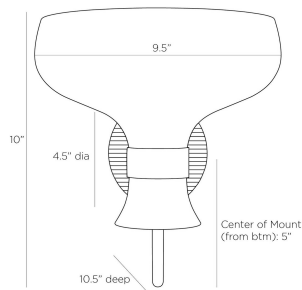

ARTERIO RS

WESTCLIFF WALL SCONCE

DWC18
White Gesso, Iron

A high-contrast mix of materials dresses up the Westcliff sconce and lends modern elegance to its surroundings. The sleek, Mid-Century-inspired torchiere is created in a framework of blackened iron, with ribbed clamp detailing and a round backplate. Graceful, tulip-shaped shades in white gesso direct light upwards. Finish will vary. Certified for damp locations and intended for interior use.

APPEARANCE

Materials	Iron, Iron
Finishes	White Gesso, English Bronze
Finish Will Vary	Yes
Top Coat/Sealant	Yes

DIMENSIONS

Overall	W: 9.5 in x D: 10.5 in x H: 10 in
Backplate	D: 1 in x Dia: 4.5 in
Wall Sconce Hanging Orientation	Horizontal and Vertical
Center of Mount from Bottom	H: 5 in
Mount	Dia: 4.0 in

WIRING

Wire Rating	Damp
Cord	0.5 FT, Clear/Silver, SVT
Socket	1, Type A - E26
Suggested Bulb Type	A19
Maximum Wattage	60.0
Voltage	110-120 V

CERTIFICATIONS & COMPLIANCY

Certifications	Middle East, European Union, United Kingdom, Australia, Mexico, United States, Canada
Compliance	RoHS, UL/ETL, CB

SHIPPING

Product Weight	2.0 lbs
Gross Weight 1	2.0 lbs
Shipping Box 1	W: 10.5 in x D: 11.0 in x H: 11.0 in

CONTRACT

Contract Suitability	Contract Suitable As Is
----------------------	-------------------------