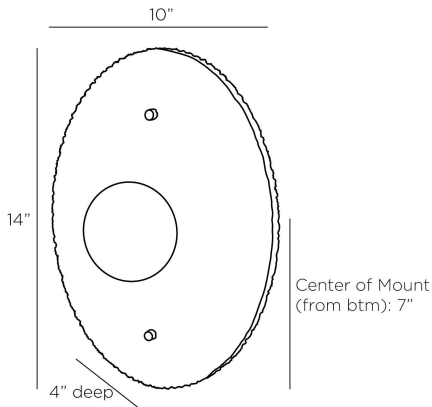

ARTERIO RS

YESENIA WALL SCONCE

DWC19
Charcoal, Ricestone

The natural beauty and complexity of a coral reef inform our Yesenia sconce. Crafted of charcoal ricestone composite and English bronze steel, the integrated LED ambient light creates a complex yet soothing pattern. The integrated LED is enclosed by a white acrylic diffuser. Certified for damp locations and intended for interior use. Finish will vary.

APPEARANCE

Materials	Ricestone, Steel, Acrylic
Finishes	Charcoal, English Bronze, White
Finish Will Vary	Yes
Top Coat/Sealant	Yes

DIMENSIONS

Overall	W: 10 in x D: 4 in x H: 14 in
Wall Sconce Hanging Orientation	Horizontal and Vertical
Center of Mount from Bottom	H: 7 in

WIRING

Wire Rating	Damp
Cord	0.5 FT, Black/White, SVT
Socket	1, Integrated LED
Maximum Wattage	4.0
Voltage	110-120 V
LED Color Temperature	2700K
LED Compatible Dimmer	TRIAC Dimmer
LED CRI	90+
LED Lifespan (Hours)	30,000-50,000
Spare Driver Included	No

CERTIFICATIONS & COMPLIANCY

Certifications	Mexico, United States, Canada
Compliance	RoHS, UL/ETL

SHIPPING

Product Weight	7.3 lbs
Gross Weight 1	21.8 lbs
Shipping Box 1	W: 13.3 in x D: 17.2 in x H: 7.5 in

ADDITIONAL INFO

Features	ADA

CONTRACT

Contract Suitability	Contract Suitable As Is

REPLACEMENT PARTS

DWC19SCREW