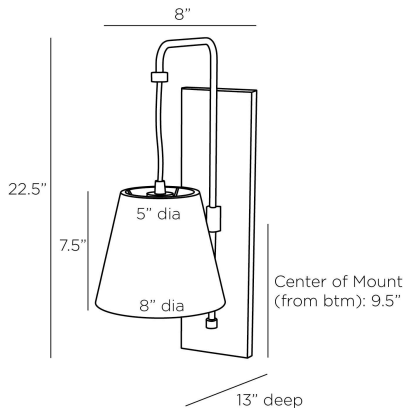

ARTERIO RS

BENIN WALL SCONCE

DWC20
English Bronze, Iron

A modern interpretation of a hanging gas lamp, the Benin brings Colonial design into a modern era. An elegant drop arm of English bronze iron suspended from a backplate of oyster-finished catalpa wood sets the stage for a drum-shaped iron shade finished in English bronze, suspended from a mauve cloth cord. Certified for damp locations and intended for interior use. Finish will vary.

APPEARANCE

Materials	Iron, Wood, Cotton Cloth
Finishes	English Bronze, Oyster, Taupe
Finish Will Vary	Yes
Top Coat/Sealant	Yes

DIMENSIONS

Overall	W: 8 in x D: 13 in x H: 22.5 in
Backplate	W: 5.5 in x D: 1 in x H: 19 in
Shade Top	Dia: 5.0 in
Shade Side	H: 7.5 in
Shade Bottom	Dia: 8.0 in
Center of Mount from Bottom	H: 9.5 in

WIRING

Wire Rating	Damp
Cord	0.5 FT, Taupe Fabric, SPT
Socket	1, Type A - E26
Suggested Bulb Type	A19
Maximum Wattage	60.0
Voltage	110-120 V

CERTIFICATIONS & COMPLIANCY

Certifications	Mexico, United States, Canada
Compliance	RoHS, UL/ETL

SHIPPING

Product Weight	5.2 lbs
Gross Weight 1	7.71 lbs
Shipping Box 1	W: 13.6 in x D: 24.8 in x H: 10.6 in

CONTRACT

Contract Suitability	Contract Suitable As Is
----------------------	-------------------------