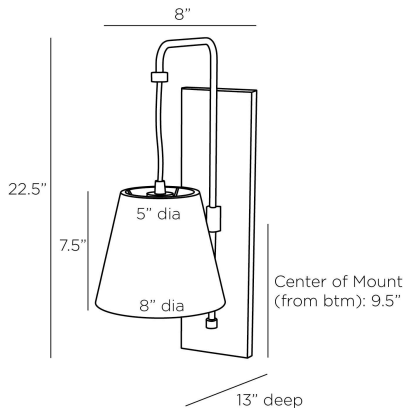

ARTERIOS

BENIN WALL SCONCE

DWC20
English Bronze, Iron

A modern interpretation of a hanging gas lamp, the Benin brings Colonial design into a modern era. An elegant drop arm of English bronze iron suspended from a backplate of oyster-finished catalpa wood sets the stage for a drum-shaped iron shade finished in English bronze, suspended from a mauve cloth cord. Certified for damp locations and intended for interior use. Finish will vary.

APPEARANCE

Materials	Iron, Wood, Cotton Cloth
Finishes	English Bronze, Oyster, Taupe
Finish Will Vary	Yes
Top Coat/Sealant	Yes

DIMENSIONS

Overall	W: 8 in x D: 13 in x H: 22.5 in
Backplate	W: 5.5 in x D: 1 in x H: 19 in
Shade Top	Dia: 5.0 in
Shade Side	H: 7.5 in
Shade Bottom	Dia: 8.0 in
Center of Mount from Bottom	H: 9.5 in

WIRING

Wire Rating	Damp
Cord	0.5 FT, Taupe Fabric, SPT
Socket	1, Type A - E26
Suggested Bulb Type	A19
Maximum Wattage	60.0
Voltage	110-120 V

CERTIFICATIONS & COMPLIANCY

Certifications	Mexico, United States, Canada
Compliance	RoHS, UL/ETL

SHIPPING

Product Weight	5.2 lbs
Gross Weight 1	7.71 lbs
Shipping Box 1	W: 13.6 in x D: 24.8 in x H: 10.6 in

CONTRACT

Contract Suitability	Contract Suitable As Is
----------------------	-------------------------