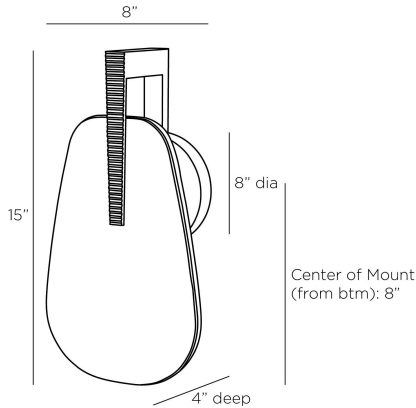

ARTERIO RS

ZELDA WALL SCONCE

DWC21
Antique Brass, Iron

The bold geometry and decadent details of Art Deco jewelry characterize the exuberant shape of Zelda. An integrated LED is held behind the slump glass shade in smoke luster and accented with an elegant hardware detail of antique brass iron. Certified for damp locations and intended for interior use. Finish will vary.

APPEARANCE

Materials	Iron, Glass
Finishes	Antique Brass, Smoke Luster
Finish Will Vary	Yes
Top Coat/Sealant	Yes

DIMENSIONS

Overall	W: 8 in x D: 4 in x H: 15 in
Backplate	D: 1.5 in x Dia: 5.0 in
Shade	W: 8 in x D: 0.5 in x H: 12 in
Wall Sconce Hanging Orientation	Horizontal and Vertical
Center of Mount from Bottom	H: 8 in

WIRING

Wire Rating	Damp
Cord	0.5 FT, Black/White, SPT
Socket	1, Integrated LED
Maximum Wattage	3.0
Voltage	110-120 V
LED Color Temperature	2700K
LED Compatible Dimmer	0-10 V Dimmer
LED CRI	90+
LED Lifespan (Hours)	20,000
Spare Driver Included	No