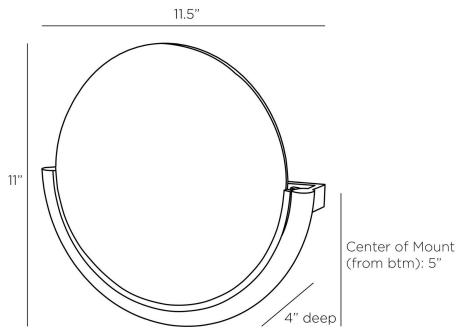

ARTERIO RS

ALICIA WALL SCONCE

DWC25
Antique Brass, Iron

Classic and bold, this chic slump glass dome in champagne seedy, delivers timeless intrigue. Framed by a support in antique brass iron that effortlessly anchors the glass like a precious stone. Certified for damp locations and intended for interior use. Finish will vary.

APPEARANCE

Materials	Iron, Glass
Finishes	Antique Brass, Champagne
Finish Will Vary	Yes
Top Coat/Sealant	Yes

DIMENSIONS

Overall	W: 11.5 in x D: 4 in x H: 11 in
Backplate	D: 1.5 in x Dia: 4.0 in
Wall Sconce Hanging Orientation	Horizontal Only
Center of Mount from Bottom	H: 5 in

WIRING

Wire Rating	Damp
Cord	0.5 FT, Black/White, SPT
Socket	1, Integrated LED
Maximum Wattage	10.0
Voltage	110-120 V
LED Color Temperature	2700K
LED Compatible Dimmer	0-10 V Dimmer
LED CRI	90+
LED Lifespan (Hours)	20,000
Spare Driver Included	No

CERTIFICATIONS & COMPLIANCY

Certifications	Mexico, United States, Canada
Compliance	RoHS, UL/ETL

SHIPPING

Product Weight	4.7 lbs
Gross Weight 1	8.0 lbs
Shipping Box 1	W: 8.7 in x D: 14.8 in x H: 12.8 in

ADDITIONAL INFO

Features	ADA

CONTRACT

Contract Suitability	Contract Suitable As Is

REPLACEMENT PARTS

DWC25GLS