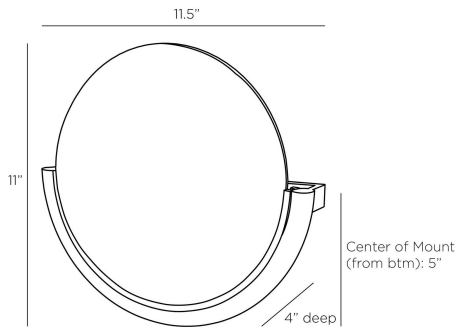

ARTERIO RS

ALICIA WALL SCONCE

DWC25
Antique Brass, Iron

Classic and bold, this chic slump glass dome in champagne seedy, delivers timeless intrigue. Framed by a support in antique brass iron that effortlessly anchors the glass like a precious stone. Certified for damp locations and intended for interior use. Finish will vary.

APPEARANCE

Materials	Iron, Glass
Finishes	Antique Brass, Champagne
Finish Will Vary	Yes
Top Coat/Sealant	Yes

DIMENSIONS

Overall	W: 11.5 in x D: 4 in x H: 11 in
Backplate	D: 1.5 in x Dia: 4.0 in
Wall Sconce Hanging Orientation	Horizontal Only
Center of Mount from Bottom	H: 5 in

CERTIFICATIONS & COMPLIANCY

Certifications	Mexico, United States, Canada
Compliance	RoHS, UL/ETL

SHIPPING

Product Weight	4.7 lbs
Gross Weight 1	8.0 lbs
Shipping Box 1	W: 8.7 in x D: 14.8 in x H: 12.8 in

ADDITIONAL INFO