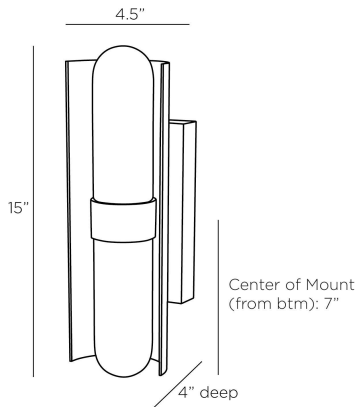

ARTERIOS

BRETMAN WALL SCONCE

DWC26
English Bronze, Steel

Brilliantly simple, this sconce of tubular glass in a matte swirled finish with a steel backplate of English bronze provides an elegant glow. The curved lines and burnished finish of the integrated LED design recall Deco furnishings, yet the technology is completely modern. Certified for damp locations and intended for interior use. Finish will vary.

APPEARANCE

Materials	Steel, Glass
Finishes	English Bronze, Matte Swirl
Finish Will Vary	Yes
Top Coat/Sealant	Yes

DIMENSIONS

Overall	W: 5 in x D: 4 in x H: 15 in
Backplate	W: 4.5 in x D: 1.5 in x H: 8 in
Wall Sconce Hanging Orientation	Horizontal and Vertical
Center of Mount from Bottom	H: 7 in

CERTIFICATIONS & COMPLIANCY

Certifications	Mexico, United States, Canada
Compliance	RoHS, UL/ETL

SHIPPING

Product Weight	5.0 lbs
Gross Weight 1	20.0 lbs
Shipping Box 1	W: 6.5 in x D: 11.2 in x H: 17.8 in