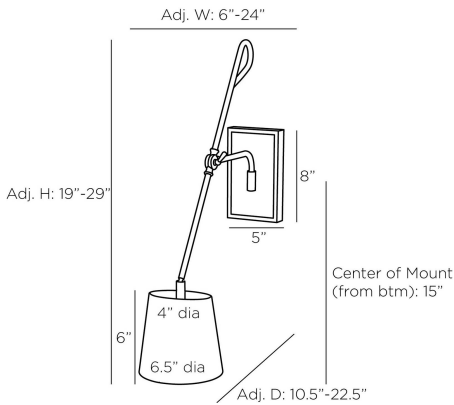

ARTERIOS

BIRDWELL WALL SCONCE

DWC27
English Bronze, Steel

The ideal fixture for the reader in the house, the simplicity of the Birdwell was made to be a constant companion for your favorite chaise. A gestural English bronze steel arm reaches out from the graphite leather shade with a white cotton double topstitch for interest. The lamp is adjustable to move the light exactly where you need it most. Certified for damp locations and intended for interior use. Finish will vary.

APPEARANCE

Materials	Steel, Leather, Cotton
Finishes	English Bronze, Graphite, White
Finish Will Vary	Yes
Top Coat/Sealant	Yes

DIMENSIONS

Overall Adjustable	W: 6-24 in x D: 10.5-22.5 in x H: 19-29 in
Backplate	W: 5 in x D: 1 in x H: 8 in
Shade Top	Dia: 4.0 in
Shade Bottom	Dia: 6.5 in
Wall Sconce Hanging Orientation	Horizontal and Vertical
Center of Mount from Bottom	H: 15 in

WIRING

Wire Rating	Damp
Cord	0.5 FT, Black/White, SVT
Socket	1, Type B - E12
Suggested Bulb Type	G16.5
Maximum Wattage	40.0
Voltage	110-120 V

CERTIFICATIONS & COMPLIANCY

Certifications	Mexico, United States, Canada
Compliance	RoHS, UL/ETL

SHIPPING

Product Weight	5.3 lbs
Gross Weight 1	20.3 lbs
Shipping Box 1	W: 8.1 in x D: 14.0 in x H: 29.0 in

CONTRACT

Contract Suitability	Contract Suitable As Is
----------------------	-------------------------