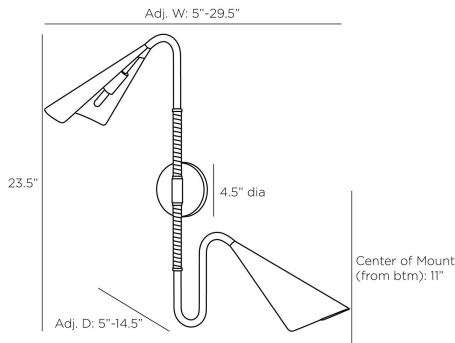

ARTERIOS

AMERSON WALL SCONCE

DWC28
English Bronze, Steel

The double-tasking Amerson adds a masculine, Mid-Century vibe to any room. Designed with two aerodynamic shades of English bronze steel that pivot for customizable illumination. English bronze arms are wrapped in graphite leather with an English bronze steel back plate on the wall. Certified for damp locations and intended for interior use. Finish will vary.

APPEARANCE

Materials	Steel, Leather
Finishes	English Bronze, Graphite
Finish Will Vary	Yes
Top Coat/Sealant	Yes

DIMENSIONS

Overall	H: 23.5 in
Overall Adjustable	W: 5-29.5 in x D: 5-14.5 in
Backplate	D: 1 in x Dia: 4.5 in
Shade	W: 5 in x D: 11.5 in x H: 3 in
Wall Sconce Hanging Orientation	Horizontal and Vertical
Center of Mount from Bottom	H: 11 in
Mount	Dia: 4.0 in

WIRING

Wire Rating	Damp
Cord	0.5 FT, Black/White, SVT
Socket	2, Type B - E12
Suggested Bulb Type	T6
Maximum Wattage	60.0
Voltage	110-120 V

CERTIFICATIONS & COMPLIANCY

Certifications	Mexico, United States, Canada
Compliance	RoHS, UL/ETL

SHIPPING

Product Weight	4.7 lbs
Gross Weight 1	19.7 lbs
Shipping Box 1	W: 7.7 in x D: 20.5 in x H: 26.0 in

CONTRACT

Contract Suitability	Contract Suitable As Is
----------------------	-------------------------