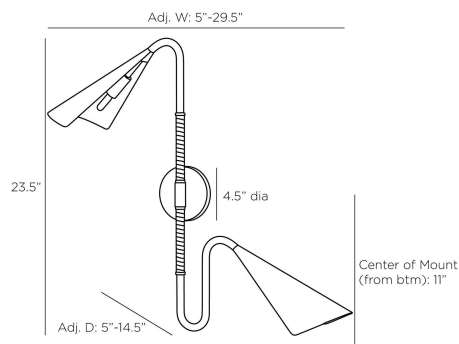

ARTERIOS

AMERSON WALL SCONCE

DWC28
English Bronze, Steel

The double-tasking Amerson adds a masculine, Mid-Century vibe to any room. Designed with two aerodynamic shades of English bronze steel that pivot for customizable illumination. English bronze arms are wrapped in graphite leather with an English bronze steel back plate on the wall. Certified for damp locations and intended for interior use. Finish will vary.

APPEARANCE

Materials	Steel, Leather
Finishes	English Bronze, Graphite
Finish Will Vary	Yes
Top Coat/Sealant	Yes

DIMENSIONS

Overall	H: 23.5 in
Overall Adjustable	W: 5-29.5 in x D: 5-14.5 in
Backplate	D: 1 in x Dia: 4.5 in
Shade	W: 5 in x D: 11.5 in x H: 3 in
Wall Sconce Hanging Orientation	Horizontal and Vertical
Center of Mount from Bottom	H: 11 in
Mount	Dia: 4.0 in

WIRING

Wire Rating	Damp
Cord	0.5 FT, Black/White, SVT
Socket	2, Type B - E12
Suggested Bulb Type	T6
Maximum Wattage	60.0
Voltage	110-120 V

CERTIFICATIONS & COMPLIANCY

Certifications	Mexico, United States, Canada
Compliance	RoHS, UL/ETL

SHIPPING

Product Weight	4.7 lbs
Gross Weight 1	19.7 lbs
Shipping Box 1	W: 7.7 in x D: 20.5 in x H: 26.0 in

CONTRACT

Contract Suitability	Contract Suitable As Is
----------------------	-------------------------