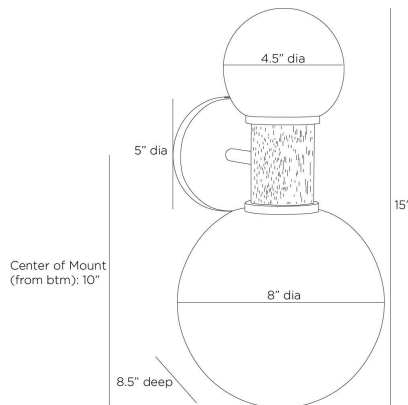

ARTERIO RS

CHEYANNE WALL SCNCE

DWC29
Opal Swirl, Glass

Celestial in form, a dumbbell-style sconce is made more intriguing with offset globes of opal swirl glass. Centered with a gray -washed wood neck and mounted on antique brass plate, this overscale fixture is even more impactful when installed in multiples and can be horizontally or vertically mounted. Finish will vary.

APPEARANCE

Materials	Glass, Wood
Finishes	Opal Swirl, Gray Wash
Finish Will Vary	Yes
Top Coat/Sealant	No

DIMENSIONS

Overall	W: 8 in x D: 8.5 in x H: 15 in
Backplate	D: 0.5 in x Dia: 5.0 in x H: 5 in
Globe Large	Dia: 8.0 in x H: 7.5 in
Globe Small	Dia: 4.5 in x H: 4 in
Wall Sconce Hanging Orientation	Horizontal and Vertical
Center of Mount from Bottom	H: 10 in

SHIPPING

Product Weight	4.2 lbs
Gross Weight 1	5.5 lbs
Shipping Box 1	W: 10.5 in x D: 10.5 in x H: 20.0 in

CONTRACT

Contract Suitability	Contract Suitable As Is
----------------------	-------------------------