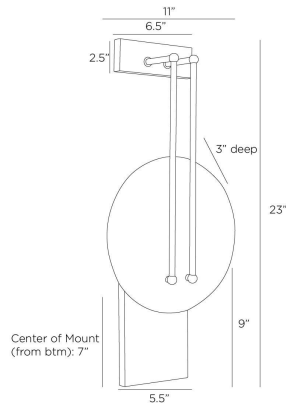

ARTERIO RS

CLOVER WALL SCONCE

DWC30
Clear Seedy, Glass

The strings of instruments such as a violin or banjo inspired the clamped and pierced structure of the Clover. Held by accents of antique brass-plated steel, a disc of clear seedy slump glass diffuses a single bulb. Mounted on double bronze steel panels, it is an ideal mix of material and shape.

APPEARANCE

Materials	Glass, Steel, Steel
Finishes	Clear Seedy, Antique Brass, Bronze
Finish Will Vary	No
Top Coat/Sealant	No

DIMENSIONS

Overall	W: 11 in x D: 3 in x H: 23 in
Backplate	W: 5.5 in x D: 0.5 in x H: 9 in
Shade	Dia: 11.0 in x H: 10.5 in
Wall Sconce Hanging Orientation	Vertical Only
Center of Mount from Bottom	H: 7 in
Top Plate	W: 6.5 in x D: 0.5 in x H: 2.5 in

SHIPPING

Product Weight	5.5 lbs
Gross Weight 1	8.0 lbs
Shipping Box 1	W: 8.0 in x D: 26.0 in x H: 14.0 in

ADDITIONAL INFO

Features	ADA
----------	-----

CONTRACT

Contract Suitability	Contract Suitable As Is
----------------------	-------------------------