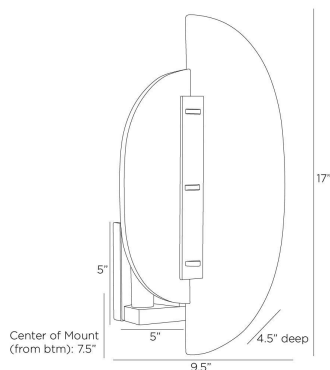

ARTERIOS

KIANNA WALL SCNCE

DWC32
White, Alabaster

The curved door pulls of our Kianna credenza inspired the hardware on this sculptural sconce. Crafted in alabaster overlaid with an asymmetrical plate of black marble, it delivers both style and function through artistic, architectural elements. Accented in English bronze steel. Finish will vary.

APPEARANCE

Materials	Alabaster, Marble, Steel
Finishes	White, Black, English Bronze
Finish Will Vary	Yes
Top Coat/Sealant	Yes

DIMENSIONS

Overall	W: 9.5 in x D: 4.5 in x H: 17 in
Backplate	W: 5 in x D: 0.75 in x H: 5 in
Wall Sconce Hanging Orientation	Vertical Only
Center of Mount from Bottom	H: 7.5 in
Mount	W: 4.5 in x H: 4.5 in

WIRING

Wire Rating	Damp
Cord	0.5 FT, Black/White, SVT
Socket	2, Type B - E12
Suggested Bulb Type	B10
Maximum Wattage	60.0
Voltage	110-120 V

CERTIFICATIONS & COMPLIANCY

Certifications	Middle East, European Union, United Kingdom, Australia, Mexico, United States, Canada
Compliance	RoHS, UL/ETL, CB

SHIPPING

Product Weight	8.3 lbs
Gross Weight 1	10.0 lbs
Shipping Box 1	W: 7.5 in x D: 16.15 in x H: 12.5 in

CONTRACT

Contract Suitability	Contract Suitable As Is
----------------------	-------------------------