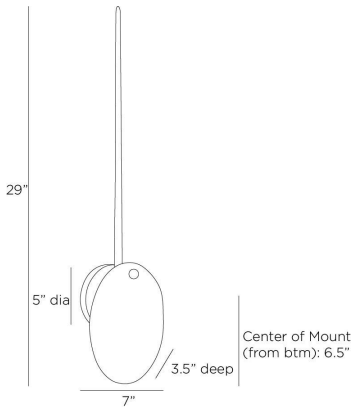

ARTERIO RS

ELIJAH WALL SCONCE

DWC33
Opal Swirl, Glass

A striking spear contrasts an opal swirl glass oval. The piercing gesture of the blackened and hammered iron hardware provides a textural counterpoint to the convex shield in this horseshoe crab-inspired fixture. Finish will vary.

APPEARANCE

Materials	Glass, Iron
Finishes	Opal Swirl, Blackened Iron
Finish Will Vary	Yes
Top Coat/Sealant	No

DIMENSIONS

Overall	W: 7 in x D: 3.5 in x H: 29 in
Arm	Dia: 0.75 in x H: 20.5 in
Backplate	Dia: 5.0 in
Shade	W: 7 in x D: 1.5 in x H: 9.25 in
Wall Sconce Hanging Orientation	Horizontal and Vertical
Center of Mount from Bottom	H: 6.5 in

WIRING

Wire Rating	Damp
Cord	0.5 FT, Black/White, SVT
Socket	1, Type B - E12
Suggested Bulb Type	T6
Maximum Wattage	60.0
Voltage	110-120 V

CERTIFICATIONS & COMPLIANCY

Certifications	Middle East, European Union, United Kingdom, Australia, Mexico, United States, Canada
Compliance	RoHS, UL/ETL, CB

SHIPPING

Product Weight	3.1 lbs
Gross Weight 1	5.0 lbs
Shipping Box 1	W: 23.0 in x D: 23.0 in x H: 9.65 in

CONTRACT

Contract Suitability	Contract Suitable As Is
----------------------	-------------------------