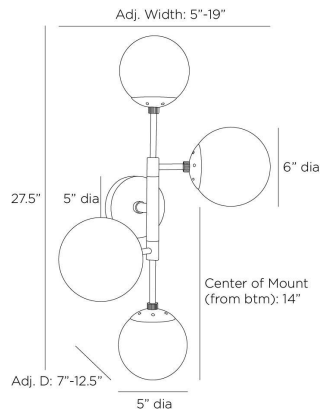

ARTERIO RS

CHRISTELLE WALL SCONCE

DWC34
Matte Swirl, Glass

Like celestial bodies, a quartet of matte swirl glass globes orbit an axis of antique brass-plated steel. Articulated arms allow Christelle to easily rotate, allowing for a striking mirrored effect. Hang this impactful style horizontally or vertically, alone or in multiples. Finish will vary.

APPEARANCE

Materials	Glass, Steel
Finishes	Matte Swirl, Antique Brass
Finish Will Vary	Yes
Top Coat/Sealant	No

DIMENSIONS

Overall	W: 19 in x D: 7 in x H: 27.5 in
Overall Adjustable	W: 5-19 in x D: 7-12.5 in
Backplate	Dia: 5.0 in
Globe Large	Dia: 6.0 in
Globe Small	Dia: 5.0 in
Wall Sconce Hanging Orientation	Horizontal and Vertical
Center of Mount from Bottom	H: 14 in

WIRING

Wire Rating	Damp
Cord	0.5 FT, Black/White, SVT
Socket	4, Type B - E12
Suggested Bulb Type	B10
Maximum Wattage	40.0
Voltage	110-120 V

CERTIFICATIONS & COMPLIANCY

Certifications	Mexico, United States, Canada
Compliance	RoHS, UL/ETL

SHIPPING

Product Weight	8.2 lbs
Gross Weight 1	10.0 lbs
Shipping Box 1	W: 24.4 in x D: 9.25 in x H: 20.5 in

CONTRACT

Contract Suitability	Contract Suitable As Is
----------------------	-------------------------