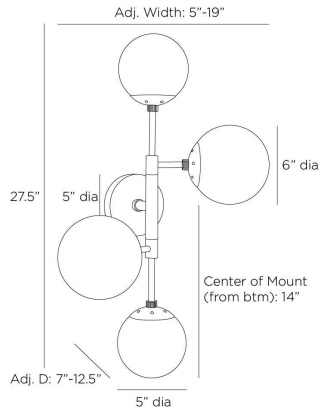

ARTERIO RS

CHRISTELLE WALL SCNCE

DWC35
Smoke, Glass

Like celestial bodies, a quartet of smoke seedy glass globes orbit an axis of English bronze-plated steel. Articulated arms allow Christelle to easily rotate, allowing for a striking mirrored effect. Hang this impactful style horizontally or vertically, alone or in multiples. Finish will vary.

APPEARANCE

Materials	Glass, Steel
Finishes	Smoke, English Bronze
Finish Will Vary	Yes
Top Coat/Sealant	No

DIMENSIONS

Overall	W: 19 in x D: 7 in x H: 27.5 in
Overall Adjustable	W: 6.5-19 in x D: 7-12.5 in
Backplate	Dia: 5.0 in
Globe Large	W: 6 in x Dia: 6.0 in
Globe Small	Dia: 5.0 in
Wall Sconce Hanging Orientation	Horizontal and Vertical
Center of Mount from Bottom	H: 14 in

WIRING

Wire Rating	Damp
Cord	0.5 FT, Black/White, SVT
Socket	4, Type B - E12
Suggested Bulb Type	B10
Maximum Wattage	40.0
Voltage	110-120 V

CERTIFICATIONS & COMPLIANCY

Certifications	Mexico, United States, Canada
Compliance	RoHS, UL/ETL

REPLACEMENT PARTS

DWC35GLSLG
DWC35GLSSM