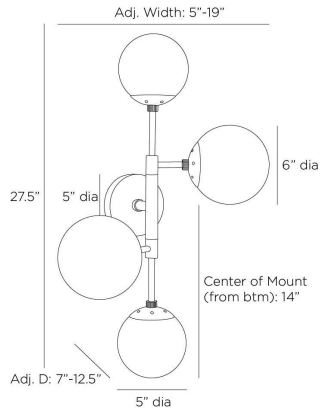

ARTERIO RS

CHRISTELLE WALL SCNCE

DWC35
Smoke, Glass

Like celestial bodies, a quartet of smoke seedy glass globes orbit an axis of English bronze-plated steel. Articulated arms allow Christelle to easily rotate, allowing for a striking mirrored effect. Hang this impactful style horizontally or vertically, alone or in multiples. Finish will vary.

APPEARANCE

Materials	Glass, Steel
Finishes	Smoke, English Bronze
Finish Will Vary	Yes
Top Coat/Sealant	No

DIMENSIONS

Overall	W: 19 in x D: 7 in x H: 27.5 in
Overall Adjustable	W: 6.5-19 in x D: 7-12.5 in
Backplate	Dia: 5.0 in
Globe Large	W: 6 in x Dia: 6.0 in
Globe Small	Dia: 5.0 in
Wall Sconce Hanging Orientation	Horizontal and Vertical
Center of Mount from Bottom	H: 14 in

WIRING

Wire Rating	Damp
Cord	0.5 FT, Black/White, SVT
Socket	4, Type B - E12
Suggested Bulb Type	B10
Maximum Wattage	40.0
Voltage	110-120 V

CERTIFICATIONS & COMPLIANCY

Certifications	Mexico, United States, Canada
Compliance	RoHS, UL/ETL

SHIPPING

Product Weight	8.2 lbs
Gross Weight 1	10.0 lbs
Shipping Box 1	W: 24.5 in x D: 9.25 in x H: 20.3 in

CONTRACT

Contract Suitability	Contract Suitable As Is
----------------------	-------------------------