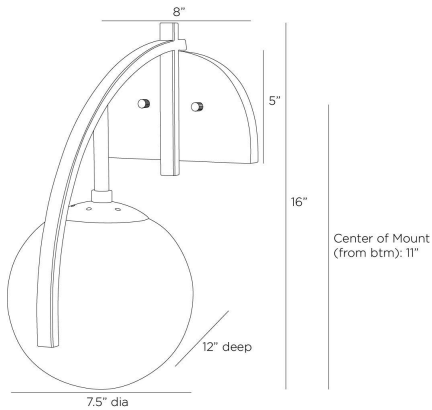

# ARTERIO RS

## DIPPER WALL SCONCE

DWC36  
Opal, Glass

Sleek and sophisticated, this Deco-inspired light balances a backplate of black marble with a singular frosted opal glass globe. Suspended by glamorous chattered antique plated steel hardware, the Dipper is an elegant addition when staged on either side of a mirror. Finish will vary.

### DIMENSIONS

Overall	W: 7.5 in x D: 12 in x H: 16 in
Backplate	W: 8 in x D: 1 in x H: 5 in
Globe	Dia: 7.5 in
Wall Sconce Hanging Orientation	Horizontal and Vertical
Center of Mount from Bottom	H: 11 in

### SHIPPING

Product Weight	4.4 lbs
Gross Weight 1	6.2 lbs
Shipping Box 1	W: 18.9 in x D: 10.62 in x H: 16.4 in