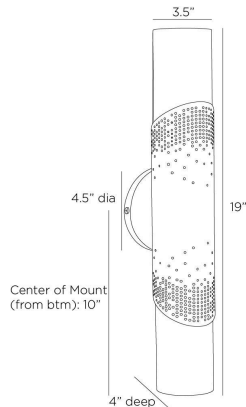

# ARTERIO RS

## EXELSIOR WALL SCNCE

DWC38  
Matte Swirl, Glass

A softly rounded column of matte swirl glass is held by an English bronze-plated steel shield, perforated to let accents of light shine through. This linear style may also recall celestial constellations of the night sky.

### DIMENSIONS

Overall	W: 3.5 in x D: 4 in x H: 19 in
Backplate	Dia: 4.5 in
Wall Sconce Hanging Orientation	Horizontal and Vertical
Center of Mount from Bottom	H: 10 in

### SHIPPING

Product Weight	3.2 lbs
Gross Weight 1	5.0 lbs
Shipping Box 1	W: 15.0 in x D: 7.28 in x H: 13.77 in