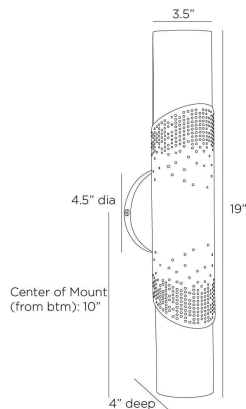

ARTERIO RS

EXELSIOR WALL SCNCE

DWC38
Matte Swirl, Glass

A softly rounded column of matte swirl glass is held by an English bronze-plated steel shield, perforated to let accents of light shine through. This linear style may also recall celestial constellations of the night sky.

APPEARANCE

Materials	Glass, Steel
Finishes	Matte Swirl, English Bronze
Finish Will Vary	No
Top Coat/Sealant	No

DIMENSIONS

Overall	W: 3.5 in x D: 4 in x H: 19 in
Backplate	Dia: 4.5 in
Wall Sconce Hanging Orientation	Horizontal and Vertical
Center of Mount from Bottom	H: 10 in

WIRING

Wire Rating	Damp
Cord	0.5 FT, Black/White, SVT
Socket	2, Type B - E12
Suggested Bulb Type	T6
Maximum Wattage	40.0
Voltage	110-120 V

CERTIFICATIONS & COMPLIANCY

Certifications	Middle East, European Union, United Kingdom, Australia, Mexico, United States, Canada
Compliance	RoHS, UL/ETL, CB

SHIPPING

Product Weight	3.2 lbs
Gross Weight 1	5.0 lbs
Shipping Box 1	W: 15.0 in x D: 7.28 in x H: 13.77 in

ADDITIONAL INFO

Features	ADA
----------	-----

CONTRACT

Contract Suitability	Contract Suitable As Is
----------------------	-------------------------