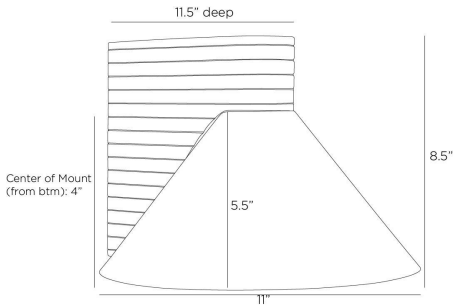

CHADWICK OUTDOOR WALL SCONCE

DWC41
Marine Grade Aged Iron, Iron

Reminiscent of 1930's Streamline Moderne architecture, the aerodynamic angles of the Chadwick make it both contemporary and timeless. A conical shade of aged iron is lacquered in a contrast white to reflect the down light for spot illumination. A protective coating helps withstand the elements. Dark sky compliant and "turtle safe" when used with a compatible, amber-colored long-wavelength LED bulb. Finish will vary.

APPEARANCE

Materials	Iron
Finishes	Marine Grade Aged Iron
Finish Will Vary	No
Top Coat/Sealant	Yes

DIMENSIONS

Overall	W: 11 in x D: 11.5 in x H: 8.5 in
Backplate	W: 5 in x D: 8 in x H: 8 in
Shade	Dia: 11.0 in x H: 5.5 in
Wall Sconce Hanging Orientation	Horizontal and Vertical
Center of Mount from Bottom	H: 4 in

WIRING

Wire Rating	Outdoor
Cord	0.5 FT, Black/White, SVT
Socket	1, Type A - E26
Suggested Bulb Type	G16.5
Maximum Wattage	60.0
Voltage	110-120 V

CERTIFICATIONS & COMPLIANCY

Certifications	Australia, Mexico, United States, Canada
Compliance	RoHS, UL/ETL

SHIPPING

Product Weight	5.0 lbs
Gross Weight 1	6.5 lbs
Shipping Box 1	W: 14.76 in x D: 10.82 in x H: 13.6 in

CONTRACT

Contract Suitability	Contract Suitable As Is

SWATCHES

AIMSW 4x4 Aged Iron Metal Swatch