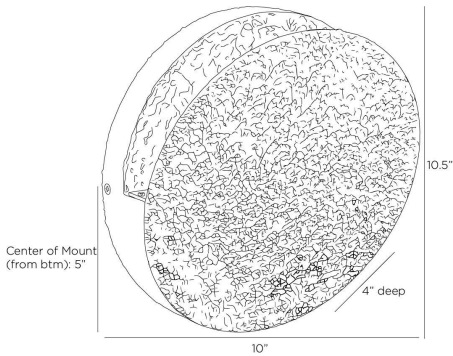

CHANCE OUTDOOR WALL SCONCE

DWC42
Aged Iron, Iron

The perfect punctuation mark against a natural or dark wall, a circular sconce is a textural delight. Forged of aged iron, the off-black metallic finish has a paint-like daubed finish. Bisected by an opal glass sliver, this minimalist style is not suitable for use in coastal or marine environments. Finish will vary.

APPEARANCE

Materials	Iron, Glass
Finishes	Aged Iron, Opal
Finish Will Vary	No
Top Coat/Sealant	Yes

DIMENSIONS

Overall	W: 10 in x D: 4 in x H: 10.5 in
Wall Sconce Hanging Orientation	Horizontal and Vertical
Center of Mount from Bottom	H: 5 in