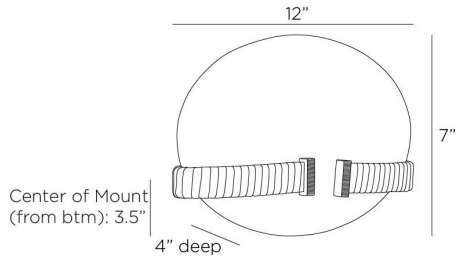

# ARTERIO RS

## FRESNO WALL SCONCE

DWC46  
Swirl, Glass

A three-dimensional oval of matte swirl glass is held by white leather-wrapped supports. Inspired by the prong setting on a pearl earring, the fixture's smoothness contrasts perfectly with the tactile leather. Placed on a base of antique brass-plated steel with ridged details, this single LED fixture is ideal for placement along a hallway or long wall. Certified for damp locations and intended for interior use. Finish will vary.

### DIMENSIONS

Overall	W: 12 in x D: 4 in x H: 7 in
Backplate	W: 6 in x D: 1 in x H: 5.5 in
Wall Sconce Hanging Orientation	Horizontal Only
Center of Mount from Bottom	H: 3.5 in
Mount	W: 5.5 in x H: 5 in

### SHIPPING

Product Weight	4.7 lbs
Gross Weight 1	6.0 lbs
Shipping Box 1	W: 15.75 in x D: 10.04 in x H: 10.43 in