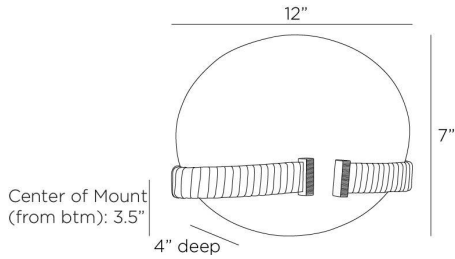

# ARTERIO RS

## FRESNO WALL SCONCE

DWC46  
Swirl, Glass

A three-dimensional oval of matte swirl glass is held by white leather-wrapped supports. Inspired by the prong setting on a pearl earring, the fixture's smoothness contrasts perfectly with the tactile leather. Placed on a base of antique brass-plated steel with ridged details, this single LED fixture is ideal for placement along a hallway or long wall. Certified for damp locations and intended for interior use. Finish will vary.

### DIMENSIONS

Overall	W: 12 in x D: 4 in x H: 7 in
Backplate	W: 6 in x D: 1 in x H: 5.5 in
Wall Sconce Hanging Orientation	Horizontal Only
Center of Mount from Bottom	H: 3.5 in
Mount	W: 5.5 in x H: 5 in

### SHIPPING

Product Weight	4.7 lbs
Gross Weight 1	6.0 lbs
Shipping Box 1	W: 15.75 in x D: 10.04 in x H: 10.43 in