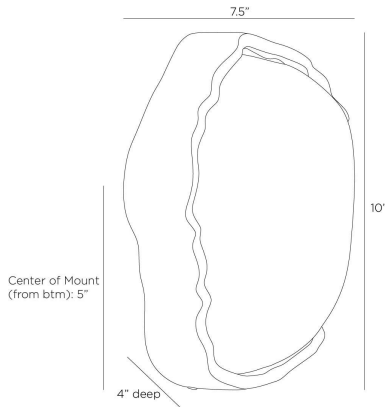

ARTERIO RS

GRACE WALL SCONCE

DWC48
White, Alabaster

Like a shaped and polished cabochon, a freeform fixture of white alabaster is clasped in a setting of antique brass. Recalling a precious gem, this integrated LED fixture makes a stylish accent when paired or installed in multiples along a hallway. Certified for damp locations and intended for interior use. Finish will vary.

APPEARANCE

Materials	Alabaster, Brass
Finishes	White, Antique Brass
Finish Will Vary	Yes
Top Coat/Sealant	Yes

DIMENSIONS

Overall	W: 7.5 in x D: 4 in x H: 10 in
Backplate	W: 3.25 in x D: 1 in x H: 8.5 in
Wall Sconce Hanging Orientation	Horizontal and Vertical
Center of Mount from Bottom	H: 5 in
Mount	W: 3 in x H: 4 in