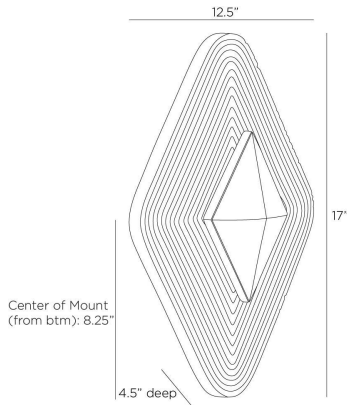

ARTERIO RS

GATSBY WALL SCONCE

DWC49
Charcoal, Ricestone

The opulent and intricate linework of Art Deco informs Gatsby's resonant form. A faceted diamond of English bronze-plated iron is suspended on a grooved backdrop of charcoal ricestone composite, allowing light to bounce off its dark surface. This integrated LED fixture has a white acrylic diffuser to soften the glow from a single bulb. Certified for damp locations and intended for interior use.

APPEARANCE

Materials	Ricestone, Iron, Acrylic
Finishes	Charcoal, English Bronze, White
Finish Will Vary	No
Top Coat/Sealant	Yes

DIMENSIONS

Overall	W: 12.5 in x D: 4.5 in x H: 17 in
Backplate	D: 1.5 in x Dia: 6.0 in
Wall Sconce Hanging Orientation	Horizontal and Vertical
Center of Mount from Bottom	H: 8.25 in
Mount	Dia: 4.0 in