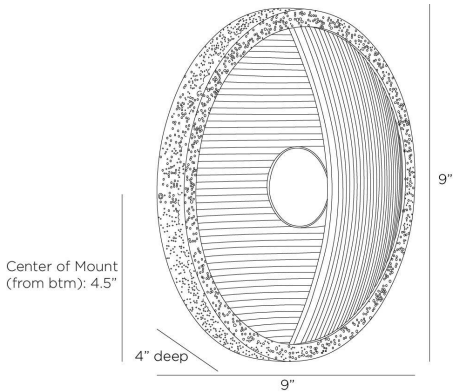

ARTERIO S

GARLAND WALL SCONCE

DWC50
Natural, Rattan

Designed to be installed vertically or horizontally for up or down lighting, an intriguing sconce embodies the yin and yang of modern design. Natural pencil rattan is suspended in an antique brass-plated hammered iron setting and distressed at the edges with the antique cow tail technique. Single integrated LED bulb. Certified for damp locations and intended for interior use. Finish will vary.

APPEARANCE

Materials	Rattan, Iron
Finishes	Natural, Antique Brass
Finish Will Vary	Yes
Top Coat/Sealant	Yes

DIMENSIONS

Overall	D: 4 in x Dia: 9.0 in x H: 9 in
Backplate	D: 1 in x Dia: 4.5 in
Wall Sconce Hanging Orientation	Horizontal and Vertical
Center of Mount from Bottom	H: 4.5 in
Mount	Dia: 4.0 in