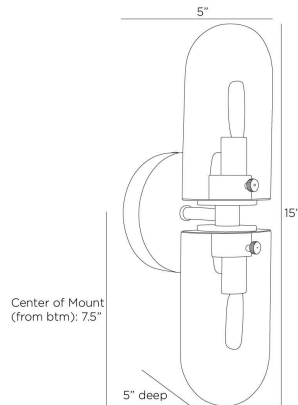

ARTERIO RS

JAVIER WALL SCONCE

DWC51
Champagne, Crystal

Modern and visually dynamic, this sconce is influenced by our Javier chandelier. An antique brass-plated hammered iron frame holds dual bullet-shaped champagne crystal shades. Each robust shade features a thick layer of reflective crystal surrounding two clear bulbs to add depth to the light. Certified for damp locations and intended for interior use.

APPEARANCE

Materials	Crystal, Iron
Finishes	Champagne, Antique Brass
Finish Will Vary	No
Top Coat/Sealant	Yes

DIMENSIONS

Overall	W: 5 in x D: 5 in x H: 15 in
Backplate	D: 1 in x Dia: 5.0 in
Shade	W: 7 in x D: 4 in x H: 2.5 in
Wall Sconce Hanging Orientation	Vertical Only
Center of Mount from Bottom	H: 7.5 in
Mount	Dia: 4.5 in

SHIPPING

Product Weight	9.4 lbs
Gross Weight 1	11.0 lbs
Shipping Box 1	W: 17.0 in x D: 11.0 in x H: 9.0 in

CONTRACT

Contract Suitability	Contract Suitable As Is
----------------------	-------------------------

REPLACEMENT PARTS

89067GLS
DWC51SCREW