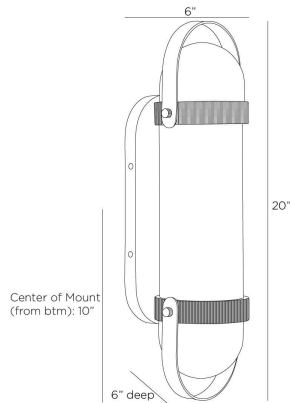

ARTERIO RS

FLEMMING WALL SCONCE

DWC52
Swirl, Glass

Equestrian-inspired stirrups of English bronze-plated steel highlight the pendant setting of this elegant sconce. A capsule-shaped fixture of matte swirl glass is mounted on a backplate of antique brass-plated steel, with ridged details adding textural interest. Certified for damp locations and intended for interior use. Finish will vary.

APPEARANCE

Materials	Glass, Steel, Steel
Finishes	Swirl, Antique Brass, English Bronze
Finish Will Vary	Yes
Top Coat/Sealant	Yes

DIMENSIONS

Overall	W: 6 in x D: 6 in x H: 20 in
Backplate	W: 4.5 in x D: 1 in x H: 12 in
Wall Sconce Hanging Orientation	Horizontal and Vertical
Center of Mount from Bottom	H: 10 in
Mount	W: 4 in x H: 7 in

WIRING

Wire Rating	Damp
Cord	0.5 FT, Black/White, SVT
Socket	1, Type A - E26
Suggested Bulb Type	G16.5
Maximum Wattage	40.0
Voltage	110-120 V

CERTIFICATIONS & COMPLIANCY

Certifications	Middle East, European Union, United Kingdom, Australia, Mexico, United States, Canada
Compliance	RoHS, UL/ETL, CB

SHIPPING

Product Weight	7.3 lbs
Gross Weight 1	12.0 lbs
Shipping Box 1	W: 16.53 in x D: 7.68 in x H: 13.58 in

CONTRACT

Contract Suitability	Contract Suitable As Is
----------------------	-------------------------