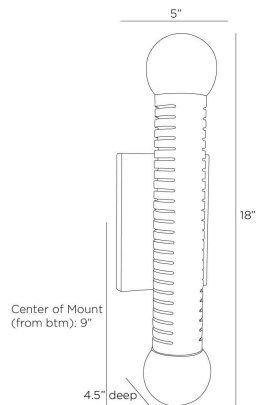

ARTERIO RS

FLUME WALL SCONCE

DWC53
Smoke, Crystal

Our English bronze-plated steel sconce with a pair of smoke crystal ball has a handsome machined look that is even more eye-catching when paired or tripled. Its balance of linear and round elements lends an architectural presence to a hallway or corridor, while slotted perforations allow for an enchanting bleed of light. Certified for damp locations and intended for interior use.

APPEARANCE

Materials	Crystal, Steel
Finishes	Smoke, English Bronze
Finish Will Vary	No
Top Coat/Sealant	Yes

DIMENSIONS

Overall	W: 5 in x D: 4.5 in x H: 18 in
Backplate	W: 5 in x D: 1 in x H: 7 in
Shade	Dia: 4.0 in
Wall Sconce Hanging Orientation	Horizontal and Vertical
Center of Mount from Bottom	H: 9 in
Mount	W: 4.5 in x H: 6.5 in

WIRING

Wire Rating	Damp
Cord	0.5 FT, Black/White, SVT
Socket	2, Type B - E12
Suggested Bulb Type	T6
Maximum Wattage	40.0
Voltage	110-120 V

CERTIFICATIONS & COMPLIANCY

Certifications	Mexico, United States, Canada
Compliance	RoHS, UL/ETL

SHIPPING

Product Weight	7.5 lbs
Gross Weight 1	10.0 lbs
Shipping Box 1	W: 24.01 in x D: 7.08 in x H: 8.07 in

CONTRACT

Contract Suitability	Contract Suitable As Is
----------------------	-------------------------