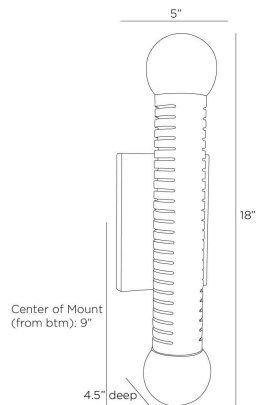

ARTERIO RS

FLUME SCONCE

DWC53
Smoke, Crystal

Our English bronze-plated steel sconce with a pair of smoke crystal ball has a handsome machined look that is even more eye-catching when paired or tripled. Its balance of linear and round elements lends an architectural presence to a hallway or corridor, while slotted perforations allow for an enchanting bleed of light. Certified for damp locations and intended for interior use.

APPEARANCE

Materials	Crystal, Steel
Finishes	Smoke, English Bronze
Finish Will Vary	No
Top Coat/Sealant	Yes

DIMENSIONS

Overall	W: 5 in x D: 4.5 in x H: 18 in
Backplate	W: 5 in x D: 1 in x H: 7 in
Shade	Dia: 4.0 in
Wall Sconce Hanging Orientation	Horizontal and Vertical
Center of Mount from Bottom	H: 9 in
Mount	W: 4.5 in x H: 6.5 in

WIRING

Wire Rating	Damp
Cord	0.5 FT, Black/White, SVT
Socket	2, Type B - E12
Suggested Bulb Type	T6
Maximum Wattage	40.0
Voltage	110-120 V

CERTIFICATIONS & COMPLIANCY

Certifications	Mexico, United States, Canada
Compliance	RoHS, UL/ETL

SHIPPING

Product Weight	7.5 lbs
Gross Weight 1	10.0 lbs
Shipping Box 1	W: 24.01 in x D: 7.08 in x H: 8.07 in

CONTRACT

Contract Suitability	Contract Suitable As Is
----------------------	-------------------------