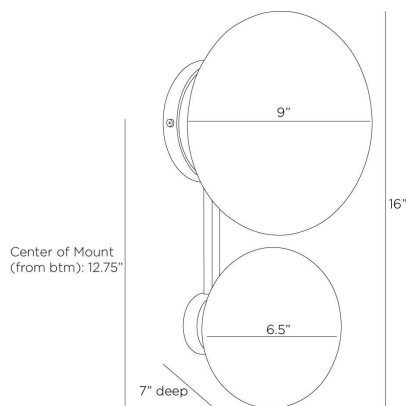

ARTERIO RS

GREENSBORO WALL SCONCE

DWC54
Swirl, Glass

An English bronze-plated steel backplate suspends dual shades of matte swirl glass, mimicking stars strung throughout a constellation. This simple yet impactful style dazzles from every angle. Certified for damp locations and intended for interior use. Finish will vary.

APPEARANCE

Materials	Glass, Steel
Finishes	Swirl, English Bronze
Finish Will Vary	Yes
Top Coat/Sealant	Yes

DIMENSIONS

Overall	W: 9 in x D: 7 in x H: 16 in
Backplate	D: 1 in x Dia: 4.75 in
Globe Large	Dia: 9.0 in
Globe Small	Dia: 6.5 in
Wall Sconce Hanging Orientation	Horizontal and Vertical
Center of Mount from Bottom	H: 12.75 in
Mount	Dia: 4.5 in

WIRING

Wire Rating	Damp
Cord	0.5 FT, Black/White, SVT
Socket	2, Type B - E12
Suggested Bulb Type	G12
Maximum Wattage	40.0
Voltage	110-120 V

CERTIFICATIONS & COMPLIANCY

Certifications	Middle East, European Union, United Kingdom, Australia, Mexico, United States, Canada
Compliance	RoHS, UL/ETL, CB

SHIPPING

Product Weight	5.0 lbs
Gross Weight 1	10.0 lbs
Shipping Box 1	W: 20.48 in x D: 8.27 in x H: 15.16 in

CONTRACT

Contract Suitability	Contract Suitable As Is
----------------------	-------------------------