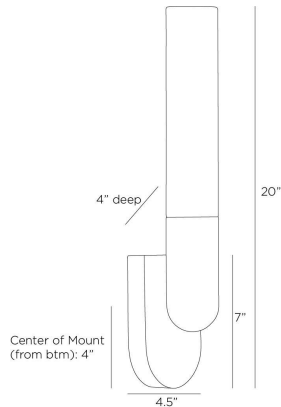

ARTERIO RS

HAYNES WALL SCONCE

DWC56
White, Alabaster

Simple, streamlined, and strong, this antique brass-plated steel fixture's elegant form possesses a larger scale for visual impact. Its spear like backplate can be hung with the white alabaster shade pointing upwards or downwards. Single integrated LED light. Certified for damp locations and intended for interior use. Finish will vary.

APPEARANCE

Materials	Alabaster, Steel
Finishes	White, Antique Brass
Finish Will Vary	Yes
Top Coat/Sealant	Yes

DIMENSIONS

Overall	W: 4.5 in x D: 4 in x H: 20 in
Backplate	W: 4.5 in x D: 1 in x H: 7 in
Wall Sconce Hanging Orientation	Horizontal and Vertical
Center of Mount from Bottom	H: 4 in
Mount	W: 4 in x H: 6.5 in

WIRING

Wire Rating	Damp
Cord	0.5 FT, Black/White, SVT
Socket	1, Integrated LED
Maximum Wattage	6.0
Voltage	110-120 V
LED Color Temperature	2700K
LED Compatible Dimmer	Non-Dimmable
LED CRI	90+
LED Lifespan (Hours)	30,000
Spare Driver Included	No

CERTIFICATIONS & COMPLIANCY

Certifications	Mexico, United States, Canada
Compliance	RoHS, UL/ETL

SHIPPING

Product Weight	2.9 lbs
Gross Weight 1	5.0 lbs
Shipping Box 1	W: 13.97 in x D: 7.48 in x H: 10.04 in