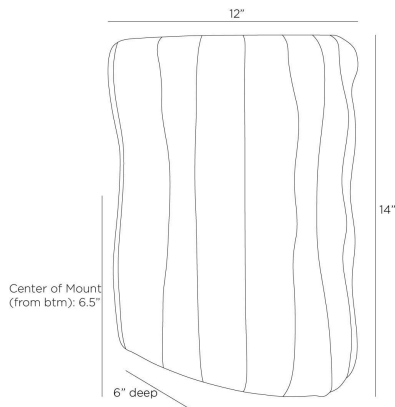

ARTERIO RS

FAMOSO WALL SCNCE

DWC58
Ivory, Faux Vellum

Faux ivory vellum is stretched over a ribbed framework of antique brass-plated steel to form a curvaceous sconce. The simple yet gestural form allows illumination to take center stage. Certified for damp locations and intended for interior use. Finish will vary.

APPEARANCE

Materials	Faux Vellum, Steel
Finishes	Ivory, Antique Brass
Finish Will Vary	Yes
Top Coat/Sealant	Yes

DIMENSIONS

Overall	W: 12 in x D: 6 in x H: 14 in
Backplate	W: 4.5 in x D: 0.5 in x H: 9 in
Wall Sconce Hanging Orientation	Horizontal and Vertical
Center of Mount from Bottom	H: 6.5 in
Mount	Dia: 4.0 in

WIRING

Wire Rating	Damp
Cord	0.5 FT, Black/White, SVT
Socket	2, Type B - E12
Suggested Bulb Type	B10
Maximum Wattage	25.0
Voltage	110-120 V

CERTIFICATIONS & COMPLIANCY

Certifications	Middle East, European Union, United Kingdom, Australia, Mexico, United States, Canada
Compliance	RoHS, UL/ETL, CB

SHIPPING

Product Weight	2.3 lbs
Gross Weight 1	4.0 lbs
Shipping Box 1	W: 16.54 in x D: 7.28 in x H: 14.17 in

CONTRACT

Contract Suitability	Contract Suitable As Is
----------------------	-------------------------