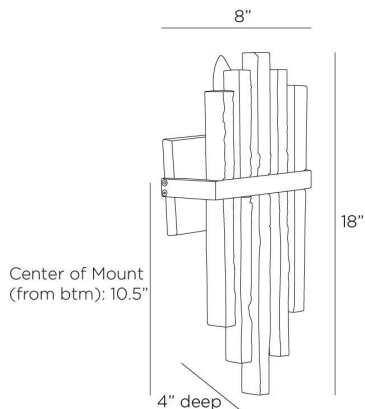

ARTERIO RS

FAIRFAX WALL SCONCE

DWC59
White, Alabaster

With a silhouette inspired by the ranks of a pipe organ, echoing forms of white chiseled alabaster are mounted on a rectangular backplate of English bronze-plated iron. The raw chiseled edges of each unique piece of stone highlight the character of Fairfax's materials. Certified for damp locations and intended for interior use. Finish will vary.

APPEARANCE

Materials	Alabaster, Iron
Finishes	White, English Bronze
Finish Will Vary	Yes
Top Coat/Sealant	Yes

DIMENSIONS

Overall	W: 8 in x D: 4 in x H: 18 in
Backplate	W: 7 in x D: 1 in x H: 5 in
Wall Sconce Hanging Orientation	Vertical Only
Center of Mount from Bottom	H: 10.5 in
Mount	W: 6.5 in x H: 4.5 in

WIRING

Wire Rating	Damp
Cord	0.5 FT, Black/White, SVT
Socket	1, Type B - E12
Suggested Bulb Type	B10 LED ONLY
Maximum Wattage	4.0
Voltage	110-120 V

CERTIFICATIONS & COMPLIANCY

Certifications	Mexico, United States, Canada
Compliance	RoHS, UL/ETL

SHIPPING

Product Weight	8.4 lbs
Gross Weight 1	10.0 lbs
Shipping Box 1	W: 7.0 in x D: 22.0 in x H: 16.0 in

ADDITIONAL INFO

Features	ADA
----------	-----

CONTRACT

Contract Suitability	Contract Suitable As Is
----------------------	-------------------------