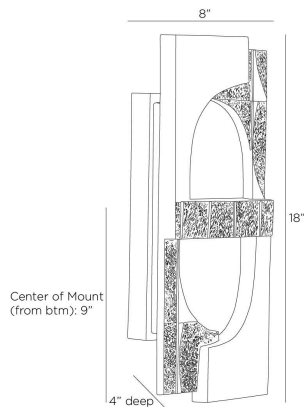

ARTERIO RS

GRAHAM WALL SCONCE

DWC60
Antique Brass, Iron

Like a work of Brutalist sculpture, this museum-quality sconce has an abstract quality. Delivering a balance of masculine and feminine elements, a rectangular shade of white onyx is suspended in a frame of antique brass-plated cast iron. Both grooved and textured, it is bisected with a ribbed English bronze plated iron band for contrast. Integrated LED bulb. Certified for damp locations and intended for interior use. Finish will vary.

APPEARANCE

Materials	Iron, Iron, Onyx
Finishes	Antique Brass, English Bronze, White
Finish Will Vary	Yes
Top Coat/Sealant	Yes

DIMENSIONS

Overall	W: 8 in x D: 4 in x H: 18 in
Backplate	W: 5.5 in x D: 1.25 in x H: 12 in
Wall Sconce Hanging Orientation	Horizontal and Vertical
Center of Mount from Bottom	H: 9 in
Mount	W: 5.5 in x H: 12 in