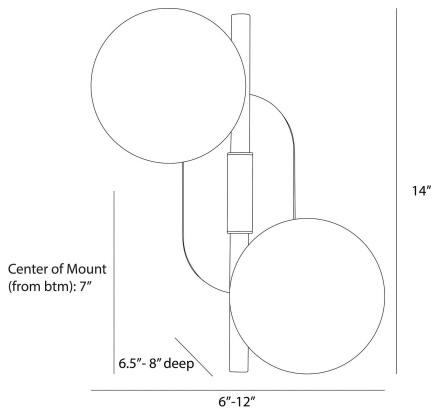

# ARTERIO RS

## JULIE WALL SCONCE

DWC61  
Matte White Texture, Glass

Like the moon orbiting around a planet, double globes of matte white textured glass offer a lunar allure. Finished with a stony coral texture, this clever celestial-inspired fixture's globes can be rotated left or right to deliver light where it is needed most. Mounted on a backplate of English bronze-plated steel. Finish will vary. Certified for damp locations and intended for interior use.

### DIMENSIONS

Overall	H: 14 in
Overall Adjustable	W: 6-12 in x D: 6.5-8 in
Backplate	W: 4.5 in x D: 1 in x H: 8 in
Globe	Dia: 6.0 in
Center of Mount from Bottom	H: 7 in
Mount	W: 4 in x H: 7.5 in

### SHIPPING

Product Weight	3.76 lbs
Gross Weight 1	5.16 lbs
Shipping Box 1	W: 8.26 in x D: 13.78 in x H: 16.93 in