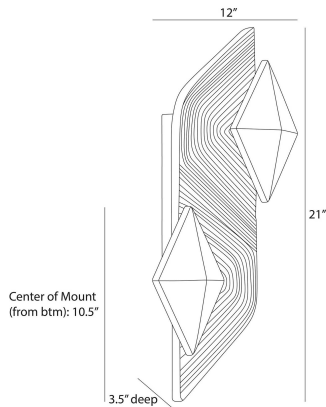

# ARTERIO RS

## JENNER WALL SCONCE

DWC63  
Ivory, Ricestone

Designed to deliver a wash of light to the wall, double diamonds of antique brass-plated steel clamp at either side of an ivory ricestone composite plate. The graphic line texture adds geometric interest when illuminated. Finish will vary. Certified for damp locations and intended for interior use.

### DIMENSIONS

Overall	W: 12 in x D: 3.5 in x H: 21 in
Backplate	W: 5 in x D: 1 in x H: 11 in
Center of Mount from Bottom	H: 10.5 in
Mount	W: 4.5 in x H: 10.5 in