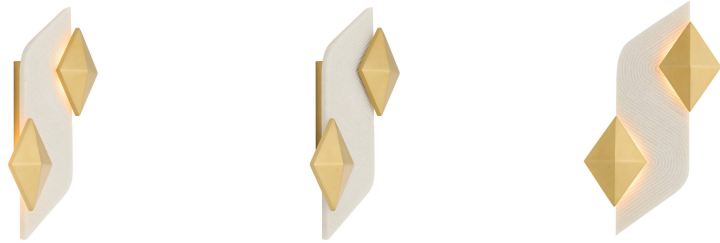

# ARTERIO RS

## JENNER WALL SCONCE

DWC63  
Ivory, Ricestone

Designed to deliver a wash of light to the wall, double diamonds of antique brass-plated steel clamp at either side of an ivory ricestone composite plate. The graphic line texture adds geometric interest when illuminated. Finish will vary. Certified for damp locations and intended for interior use.

### APPEARANCE

Materials	Ricestone, Steel
Finishes	Ivory, Antique Brass
Finish Will Vary	Yes
Top Coat/Sealant	Yes

### DIMENSIONS

Overall	W: 12 in x D: 3.5 in x H: 21 in
Backplate	W: 5 in x D: 1 in x H: 11 in
Center of Mount from Bottom	H: 10.5 in
Mount	W: 4.5 in x H: 10.5 in