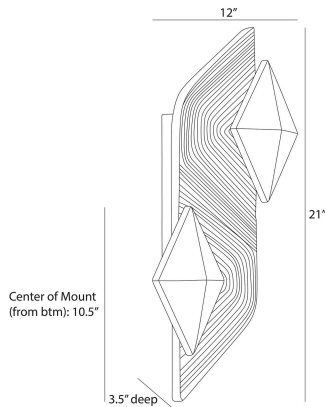

# ARTERIO RS

## JENNER WALL SCONCE

DWC63  
Ivory, Ricestone

Designed to deliver a wash of light to the wall, double diamonds of antique brass-plated steel clamp at either side of an ivory ricestone composite plate. The graphic line texture adds geometric interest when illuminated. Finish will vary. Certified for damp locations and intended for interior use.

### DIMENSIONS

Overall	W: 12 in x D: 3.5 in x H: 21 in
Backplate	W: 5 in x D: 1 in x H: 11 in
Center of Mount from Bottom	H: 10.5 in
Mount	W: 4.5 in x H: 10.5 in