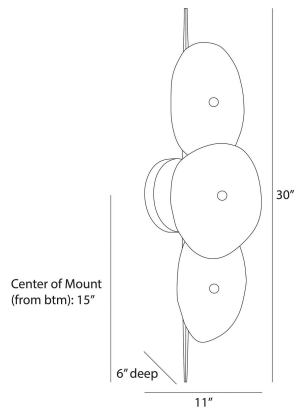

# ARTERIO RS

## KYLIE WALL SCONCE

DWC64  
White Glaze, Glass

A slim kabob-like backplate lends a pierced effect to shades of hand-blown white glazed glass. Offering a mix of transparency and opacity, each free-form shape is secured with a steel antique brass finial detail and will differ slightly from fixture to fixture. Finish will vary. Certified for damp locations and intended for interior use.

### DIMENSIONS

Overall	W: 11 in x D: 6 in x H: 30 in
Backplate	D: 1 in x Dia: 6.0 in
Wall Sconce Hanging Orientation	Horizontal and Vertical
Center of Mount from Bottom	H: 15 in
Mount	Dia: 5.5 in

### SHIPPING

Product Weight	8.3 lbs
Gross Weight 1	11.68 lbs
Shipping Box 1	W: 13.19 in x D: 33.27 in x H: 12.8 in