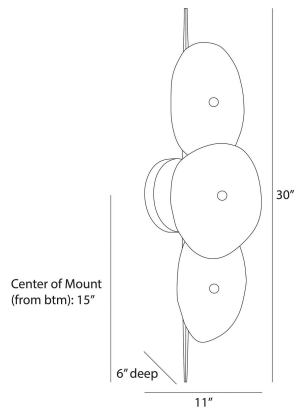

ARTERIO RS

KYLIE WALL SCONCE

DWC64
White Glaze, Glass

A slim kabob-like backplate lends a pierced effect to shades of hand-blown white glazed glass. Offering a mix of transparency and opacity, each free-form shape is secured with a steel antique brass finial detail and will differ slightly from fixture to fixture. Finish will vary. Certified for damp locations and intended for interior use.

APPEARANCE

Materials	Glass, Steel
Finishes	White Glaze, Antique Brass
Finish Will Vary	Yes
Top Coat/Sealant	Yes

DIMENSIONS

Overall	W: 11 in x D: 6 in x H: 30 in
Backplate	D: 1 in x Dia: 6.0 in
Wall Sconce Hanging Orientation	Horizontal and Vertical
Center of Mount from Bottom	H: 15 in
Mount	Dia: 5.5 in

WIRING

Wire Rating	Damp
Cord	1 FT, Black/White, SVT
Socket	2, Type B - E12
Suggested Bulb Type	T6
Maximum Wattage	60.0
Voltage	110-120 V

CERTIFICATIONS & COMPLIANCY

Certifications	Middle East, European Union, United Kingdom, Mexico, United States, Canada
Compliance	RoHS, UL/ETL, CB

SHIPPING

Product Weight	8.3 lbs
Gross Weight 1	11.68 lbs
Shipping Box 1	W: 13.19 in x D: 33.27 in x H: 12.8 in

CONTRACT

Contract Suitability	Contract Suitable As Is
----------------------	-------------------------