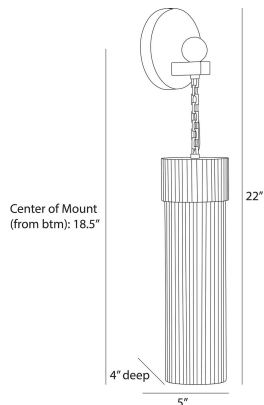

ARTERIOS

JAYCE WALL SCNCE

DWC65
Frosted, Glass

An elegant twist on the traditional pendant, this antique brass-plated steel sconce features a chain drop that suspends a frosted glass shade. Accented with chattered brass details that mirror the glass's ribbed texture, this free-hanging style is even more dynamic when displayed in multiples. Certified for damp locations and intended for interior use.

APPEARANCE

Materials	Glass, Steel
Finishes	Frosted, Antique Brass
Finish Will Vary	No
Top Coat/Sealant	Yes

DIMENSIONS

Overall	W: 5 in x D: 4 in x H: 22 in
Backplate	D: 1 in x Dia: 5.0 in
Shade	Dia: 3.5 in x H: 10.5 in
Center of Mount from Bottom	H: 18.5 in
Mount	Dia: 4.5 in

WIRING

Wire Rating	Damp
Cord	1 FT, Black/White, SVT
Socket	1, Type B - E12
Suggested Bulb Type	T6
Maximum Wattage	60.0
Voltage	110-120 V

CERTIFICATIONS & COMPLIANCY

Certifications	Middle East, European Union, United Kingdom, Mexico, United States, Canada
Compliance	RoHS, UL/ETL, CB

SHIPPING

Product Weight	4.6 lbs
Gross Weight 1	6.39 lbs
Shipping Box 1	W: 14.2 in x D: 18.5 in x H: 9.0 in

ADDITIONAL INFO

Features	ADA
----------	-----

CONTRACT

Contract Suitability	Contract Suitable As Is
----------------------	-------------------------