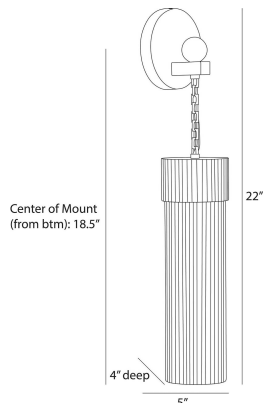

## JAYCE WALL SCONCE

DWC66  
Frosted, Glass

An elegant twist on the traditional pendant, this vintage silver steel sconce features a chain drop that suspends a frosted glass shade. Accented with chattered steel details that mirror the glass's ribbed texture, this free-hanging style is even more dynamic when displayed in multiples. Certified for damp locations and intended for interior use.

### DIMENSIONS

Overall	W: 5 in x D: 4 in x H: 22 in
Backplate	D: 1 in x Dia: 5.0 in
Shade	Dia: 3.5 in x H: 10.5 in
Center of Mount from Bottom	H: 18.5 in
Mount	Dia: 4.5 in