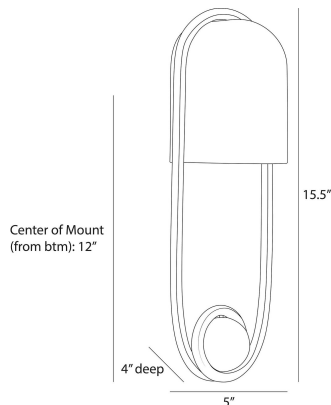

ARTERIO RS

ILMA WALL SCONCE

DWC68
English Bronze, Steel

A stirrup-shaped sconce captures a white and gray marble sphere in a loop of English bronze-plated steel. The hooded chattered English bronze-plated steel silhouette was devised to deliver a moody wash of light across the wall and can be staged in multiples for brighter illumination. Finish will vary. Certified for damp locations and intended for interior use.

APPEARANCE

Materials	Steel, Steel, Marble
Finishes	English Bronze, English Bronze, White and Gray
Finish Will Vary	Yes
Top Coat/Sealant	Yes

DIMENSIONS

Overall	W: 5 in x D: 4 in x H: 15.5 in
Backplate	W: 4 in x D: 5 in x H: 6 in
Center of Mount from Bottom	H: 12 in

WIRING

Wire Rating	Damp
Cord	1 FT, Black/White, SVT
Socket	1, Type B - E12
Suggested Bulb Type	T6
Maximum Wattage	40.0
Voltage	110-120 V

CERTIFICATIONS & COMPLIANCY

Certifications	United States, Canada
Compliance	RoHS, UL/ETL

SHIPPING

Product Weight	2.9 lbs
Gross Weight 1	4.19 lbs
Shipping Box 1	W: 7.7 in x D: 19.3 in x H: 8.7 in

ADDITIONAL INFO

Features	ADA
----------	-----

CONTRACT

Contract Suitability	Contract Suitable As Is
----------------------	-------------------------