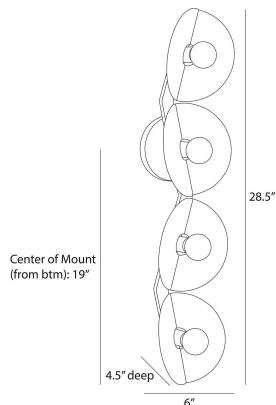

# ARTERIO RS

## ITZIA WALL SCONCE

DWC69  
Antique Brass, Brass

Bent metal dishes of hammered antique brass twist in alternate directions to lend a playful energy to the Itzia. This sculptural style can be mounted horizontally or vertically, giving it versatility. Finish will vary. Certified for damp locations and intended for interior use.

### DIMENSIONS

Overall W: 6 in x D: 4.5 in x H: 28.5 in

### SHIPPING

Product Weight	3.8 lbs
Gross Weight 1	5.34 lbs
Shipping Box 1	W: 7.48 in x D: 8.85 in x H: 31.49 in