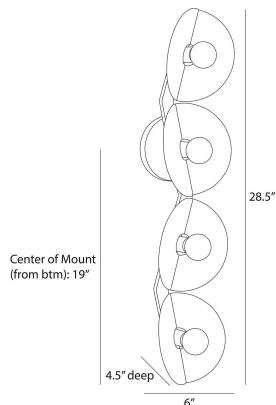

ARTERIO RS

ITZIA WALL SCONCE

DWC69
Antique Brass, Brass

Bent metal dishes of hammered antique brass twist in alternate directions to lend a playful energy to the Itzia. This sculptural style can be mounted horizontally or vertically, giving it versatility. Finish will vary. Certified for damp locations and intended for interior use.

APPEARANCE

| | |
|------------------|---------------|
| Materials | Brass |
| Finishes | Antique Brass |
| Finish Will Vary | Yes |
| Top Coat/Sealant | Yes |

DIMENSIONS

Overall W: 6 in x D: 4.5 in x H: 28.5 in

WIRING

| | |
|---------------------|--------------------------|
| Wire Rating | Damp |
| Cord | 0.5 FT, Black/White, SVT |
| Socket | 4, Type B - E12 |
| Suggested Bulb Type | G16.5 |
| Maximum Wattage | 4.0 |
| Voltage | 110-120 V |

CERTIFICATIONS & COMPLIANCY

Compliance RoHS

SHIPPING

| | |
|----------------|---------------------------------------|
| Product Weight | 3.8 lbs |
| Gross Weight 1 | 5.34 lbs |
| Shipping Box 1 | W: 7.48 in x D: 8.85 in x H: 31.49 in |