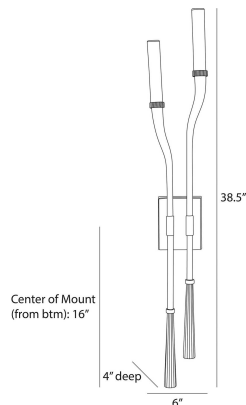

ARTERIO RS

ITALO WALL SCONCE

DWC70
Clear, Crystal

With its elongated form inspired by the struts of a deer, this classical style of antique brass-plated steel exudes an animalistic energy. This classically luxurious fixture is capped with dual cylinders of clear crystal and secured to the wall by an antique brass-plated steel back plate. Certified for damp locations and intended for interior use.

APPEARANCE

Materials	Crystal, Steel
Finishes	Clear, Antique Brass
Finish Will Vary	No
Top Coat/Sealant	Yes

DIMENSIONS

Overall	W: 6 in x D: 4 in x H: 38.5 in
Backplate	W: 4.5 in x D: 1.5 in x H: 5.5 in

WIRING

Wire Rating	Damp
Cord	1 FT, Black/White, SVT
Socket	2, Integrated LED
Suggested Bulb Type	LED ONLY
Maximum Wattage	1.0
Voltage	110-120 V
LED Color Temperature	2700K
LED Compatible Dimmer	0-10 V Dimmer
LED CRI	90+
LED Lifespan (Hours)	20,000
LED Lumens	1,008LM
Spare Driver Included	No

CERTIFICATIONS & COMPLIANCY

Compliance	RoHS
------------	------

SHIPPING

Product Weight	8.1 lbs
Gross Weight 1	10.14 lbs
Shipping Box 1	W: 15.4 in x D: 27.6 in x H: 7.3 in

ADDITIONAL INFO

Features	ADA
----------	-----